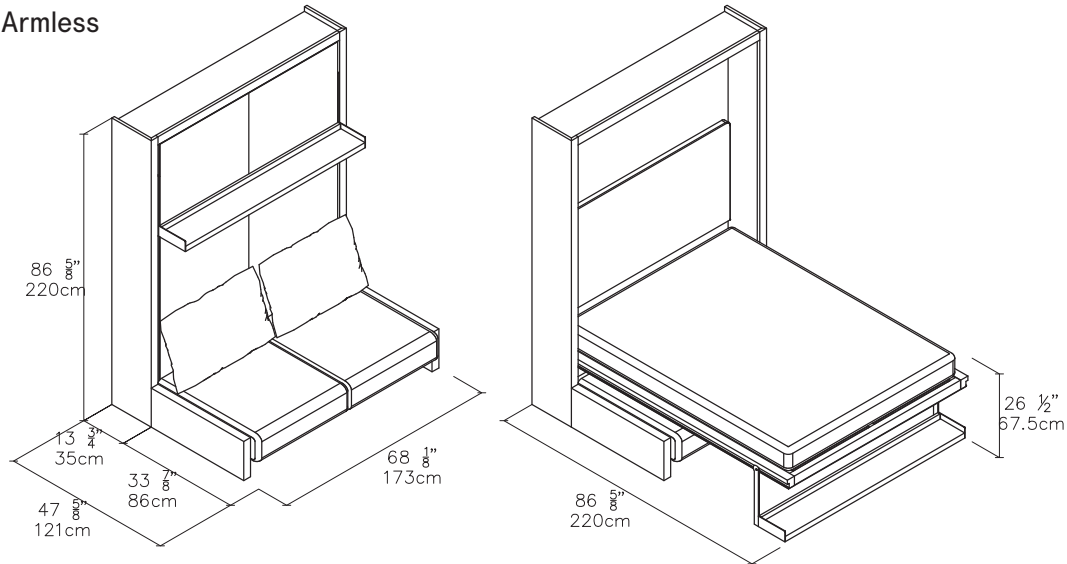

# Nuovoliola

Queen Vertical Sofa Wall Bed

# Nuovoliola

Toronto  
Vancouver  
San Francisco  
Seattle  
Calgary  
Los Angeles  
New York City

SPECS

Armless

With Arms

Rug Placement

FINISHES / OPTIONS

Components available in a wide variety of VOC-free matte lacquers and melamine finishes. Three exclusive mattress options. Mattress dimensions are 60 5/8" x 79 1/2" x 7" | 154 x 202 x 18 cm. Interior LED lighting available. Headboard upholstered in fabric or leather. Carpet or area rug can be placed in front of the wooden arm base.