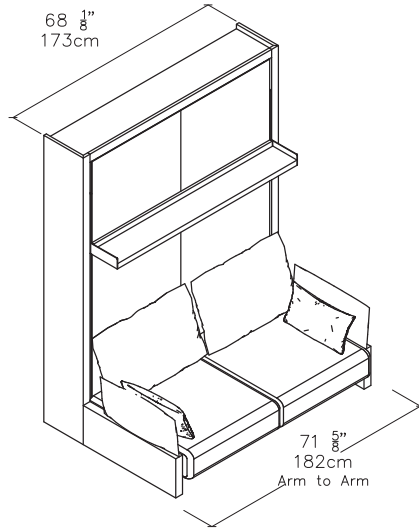

# Nuovoliola

Toronto  
Vancouver  
San Francisco  
Seattle  
Calgary  
Los Angeles  
New York City

SPECS

Armless

With Arms

Rug Placement

FINISHES / OPTIONS

Components available in a wide variety of VOC-free matte lacquers and melamine finishes. Three exclusive mattress options. Mattress dimensions are 60 5/8" x 79 1/2" x 7" | 154 x 202 x 18 cm. Interior LED lighting available. Headboard upholstered in fabric or leather. Carpet or area rug can be placed in front of the wooden arm base.