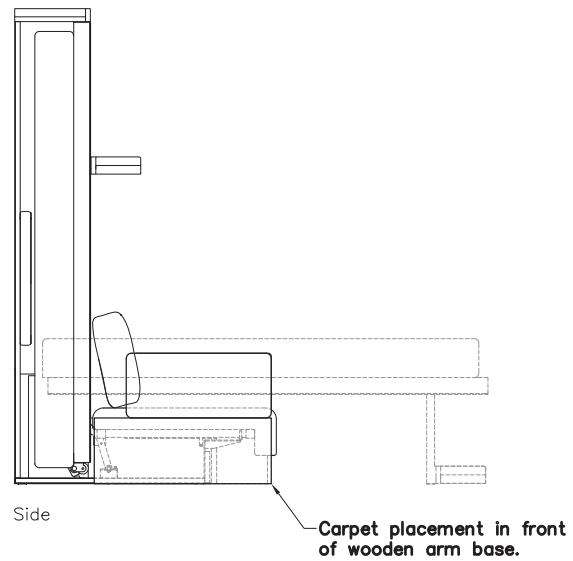

# Nuovoliola

Toronto  
Vancouver  
San Francisco  
Seattle  
Calgary  
Los Angeles  
New York City

SPECS

Armless

With Arms

Rug Placement

FINISHES / OPTIONS

Components available in a wide variety of VOC-free matte lacquers and melamine finishes. Three exclusive mattress options. Mattress dimensions are 60 5/8" x 79 1/2" x 7" | 154 x 202 x 18 cm. Interior LED lighting available. Headboard upholstered in fabric or leather. Carpet or area rug can be placed in front of the wooden arm base.