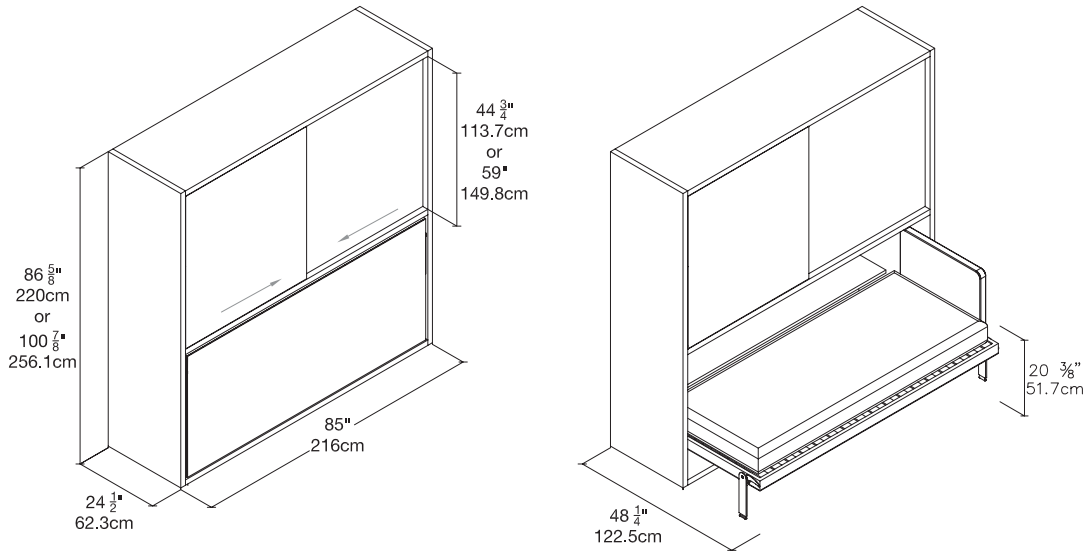

Kali Ponte

Single Horizontal Wall Bed with Upper Storage

Kali Ponte

Toronto
Vancouver
San Francisco
Seattle
Calgary
Los Angeles
New York City

SPECS

ALSO AVAILABLE

Kali Ponte Board

Kali Ponte Sofa

FINISHES / OPTIONS

Components available in a wide variety of VOC-free matte lacquers and melamine finishes. Three exclusive mattress options. Mattress for 90 Plain/Board/Sofa $31 \frac{1}{2}'' \times 77 \frac{1}{2}'' \times 7''$ | $80 \times 197 \times 18$ cm. Mattress for 120 Plain/Board/Sofa $41'' \times 77 \frac{1}{2}'' \times 7''$ | $104 \times 197 \times 18$ cm. Interior LED lighting available. Flip-up headboard.