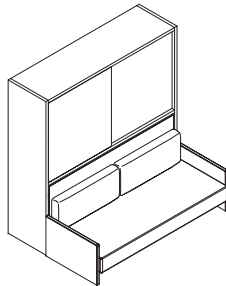

Kali Ponte

Single Horizontal Wall Bed with Upper Storage

Kali Ponte

Toronto
Vancouver
San Francisco
Seattle
Calgary
Los Angeles
New York City

SPECS

ALSO AVAILABLE

Kali Ponte Board

Kali Ponte Sofa

FINISHES / OPTIONS

Components available in a wide variety of VOC-free matte lacquers and melamine finishes. Three exclusive mattress options. Mattress for 90 Plain/Board/Sofa $31 \frac{1}{2}'' \times 77 \frac{1}{2}'' \times 7''$ | $80 \times 197 \times 18$ cm. Mattress for 120 Plain/Board/Sofa $41'' \times 77 \frac{1}{2}'' \times 7''$ | $104 \times 197 \times 18$ cm. Interior LED lighting available. Flip-up headboard.