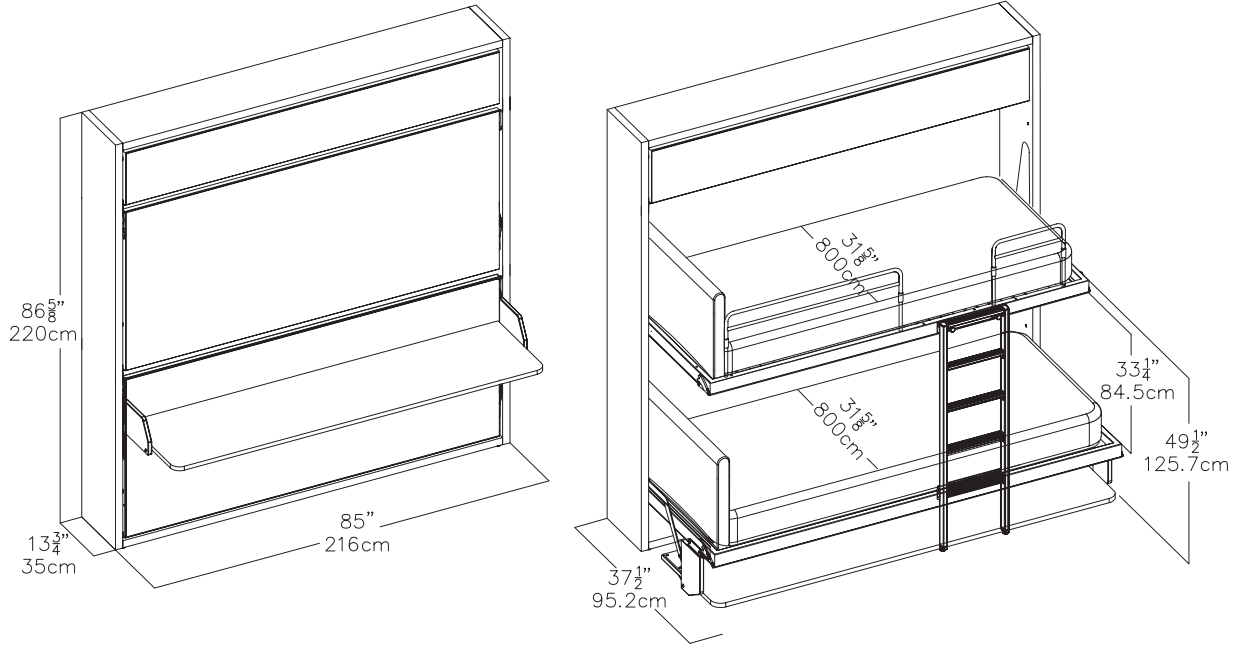

Kali Duo Board

Single Horizontal Bunk Beds with Desk

Kali Duo Board

Toronto
Vancouver
San Francisco
Seattle
Calgary
Los Angeles
New York City

SPECS

ALSO AVAILABLE

Kali Duo

Kali Duo Sofa

FINISHES / OPTIONS

Components available in a wide variety of VOC-free matte lacquers and melamine finishes. Available without upper tilt-up door height of $76\frac{1}{2}"$ | 194.3cm. Three exclusive mattress options. Mattress for Top Plain/Board/Sofa $31\frac{1}{2}"$ x $76\frac{3}{4}"$ x $6\frac{1}{4}"$ | 80 x 195 x 16 cm. Mattress for Bottom Plain/Board/Sofa $31\frac{1}{2}"$ x $75\frac{1}{2}"$ x 7" | 80 x 192 x 18 cm. Interior LED lighting available. Flip-up headboard.