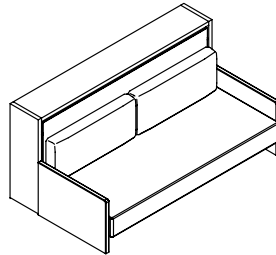

Kali Board

Single or Intermediate Horizontal Wall Bed with Desk

Kali Board

Seattle
Mexico City
Calgary
Toronto
Los Angeles
Vancouver
New York City
San Francisco

SPECS

**Kali 90
(single)**

**Kali 120 Board
(intermediate)**

ALSO AVAILABLE

**Kali
(single or intermediate)**

**Kali Sofa
(single or intermediate)**

**Kali Upper Unit Add Ons
examples - different configurations available**

FINISHES / OPTIONS

Components available in a wide variety of VOC-free matte lacquers and melamine finishes. Three exclusive mattress options. Mattress for 90 Plain/Board/Sofa 31 1/2" x 77 1/2" x 7" | 80 x 197 x 18 cm. Mattress for 120 Plain/Board/Sofa 41" x 77 1/2" x 7" | 104 x 197 x 18 cm. Interior LED lighting available. Flip-up headboard.