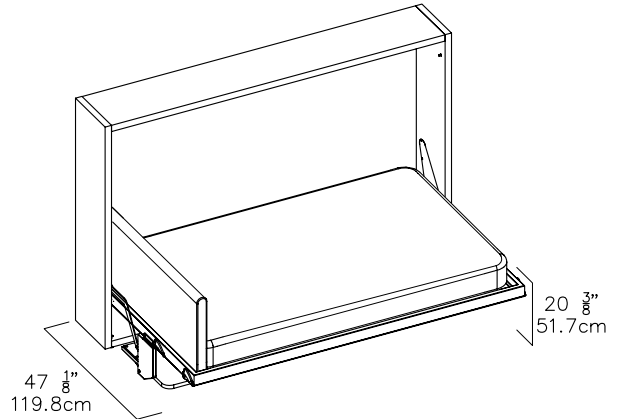

Kali Board

Single or Intermediate Horizontal Wall Bed with Desk

Kali Board

Seattle
Mexico City
Calgary
Toronto
Los Angeles
Vancouver
New York City
San Francisco

SPECS

**Kali 90
(single)**

**Kali 120 Board
(intermediate)**

ALSO AVAILABLE

**Kali
(single or intermediate)**

**Kali Sofa
(single or intermediate)**

**Kali Upper Unit Add Ons
examples - different configurations available**

FINISHES / OPTIONS

Components available in a wide variety of VOC-free matte lacquers and melamine finishes. Three exclusive mattress options. Mattress for 90 Plain/Board/Sofa 31 1/2" x 77 1/2" x 7" | 80 x 197 x 18 cm. Mattress for 120 Plain/Board/Sofa 41" x 77 1/2" x 7" | 104 x 197 x 18 cm. Interior LED lighting available. Flip-up headboard.