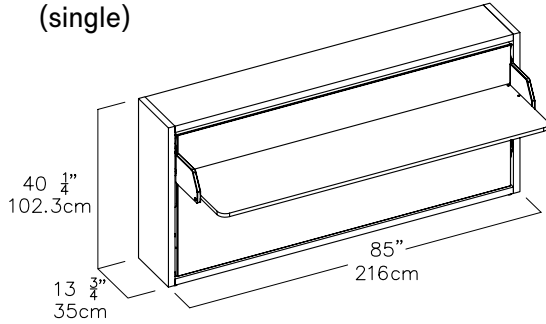

Kali Board

Single or Intermediate Horizontal Wall Bed with Desk

Kali Board

Seattle
Mexico City
Calgary
Toronto
Los Angeles
Vancouver
New York City
San Francisco

SPECS

**Kali 90
(single)**

**Kali 120 Board
(intermediate)**

ALSO AVAILABLE

**Kali
(single or intermediate)**

**Kali Sofa
(single or intermediate)**

**Kali Upper Unit Add Ons
examples - different configurations available**

FINISHES / OPTIONS

Components available in a wide variety of VOC-free matte lacquers and melamine finishes. Three exclusive mattress options. Mattress for 90 Plain/Board/Sofa 31 1/2" x 77 1/2" x 7" | 80 x 197 x 18 cm. Mattress for 120 Plain/Board/Sofa 41" x 77 1/2" x 7" | 104 x 197 x 18 cm. Interior LED lighting available. Flip-up headboard.