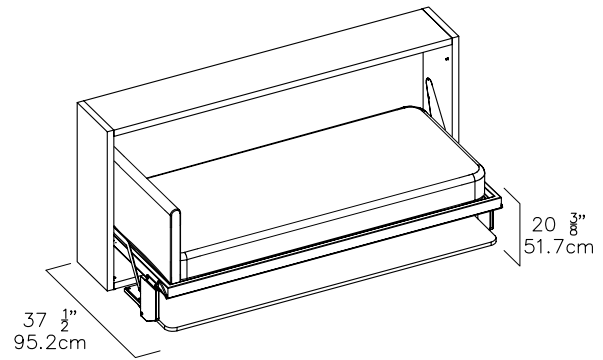

Kali Board

Single or Intermediate Horizontal Wall Bed with Desk

Kali Board

Seattle
Mexico City
Calgary
Toronto
Los Angeles
Vancouver
New York City
San Francisco

SPECS

**Kali 90
(single)**

**Kali 120 Board
(intermediate)**

ALSO AVAILABLE

**Kali
(single or intermediate)**

**Kali Sofa
(single or intermediate)**

**Kali Upper Unit Add Ons
examples - different configurations available**

FINISHES / OPTIONS

Components available in a wide variety of VOC-free matte lacquers and melamine finishes. Three exclusive mattress options. Mattress for 90 Plain/Board/Sofa 31 1/2" x 77 1/2" x 7" | 80 x 197 x 18 cm. Mattress for 120 Plain/Board/Sofa 41" x 77 1/2" x 7" | 104 x 197 x 18 cm. Interior LED lighting available. Flip-up headboard.