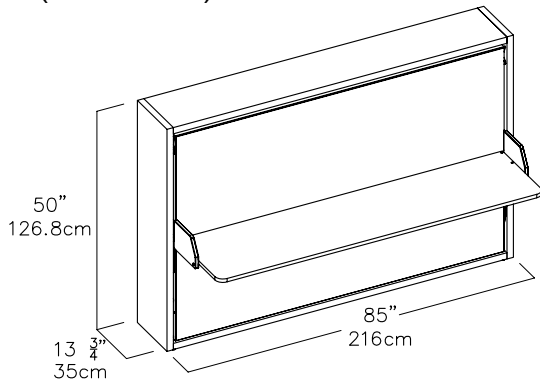

Kali Board

Single or Intermediate Horizontal Wall Bed with Desk

Kali Board

Seattle
Mexico City
Calgary
Toronto
Los Angeles
Vancouver
New York City
San Francisco

SPECS

**Kali 90
(single)**

**Kali 120 Board
(intermediate)**

ALSO AVAILABLE

**Kali
(single or intermediate)**

**Kali Sofa
(single or intermediate)**

**Kali Upper Unit Add Ons
examples - different configurations available**

FINISHES / OPTIONS

Components available in a wide variety of VOC-free matte lacquers and melamine finishes. Three exclusive mattress options. Mattress for 90 Plain/Board/Sofa 31 1/2" x 77 1/2" x 7" | 80 x 197 x 18 cm. Mattress for 120 Plain/Board/Sofa 41" x 77 1/2" x 7" | 104 x 197 x 18 cm. Interior LED lighting available. Flip-up headboard.