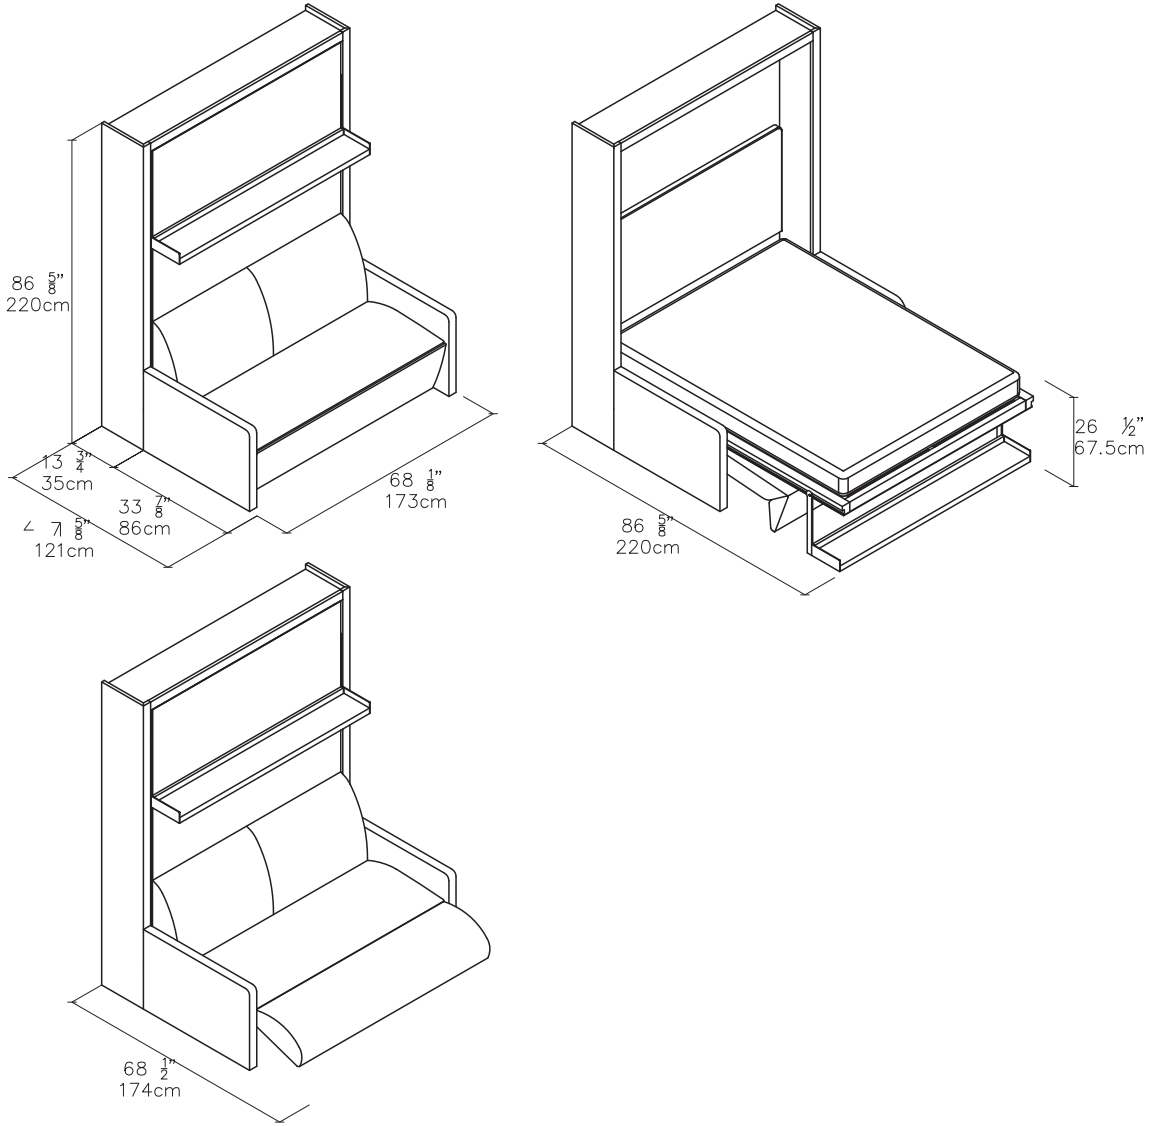

SPECS

FINISHES / OPTIONS

Components available in a wide variety of VOC-free matte lacquers and melamine finishes. Three exclusive mattress options. Mattress dimensions are 60 5/8" x 79 1/2" x 7" | 154 x 202 x 18 cm. Interior LED lighting available. Headboard upholstered in fabric or leather