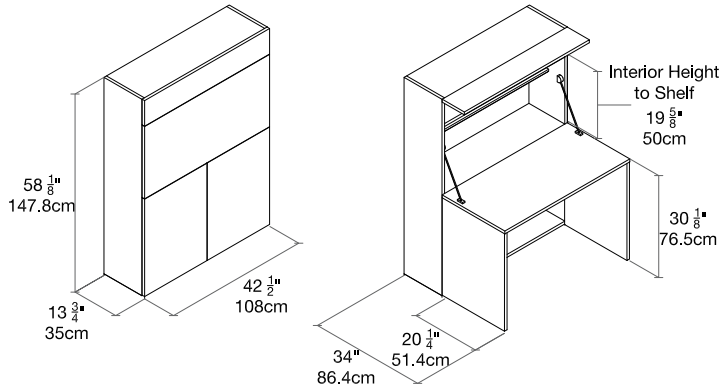

Home Office

Foldaway Work Station

Home Office

SPECS

Home Office Basso

Home Office Alto

FINISHES / OPTIONS

Interior desk dimensions: $40\frac{1}{2}"$ W x $19\frac{1}{4}"$ H x $12"$ D
Components available in a wide variety of VOC-free matte lacquers and melamine finishes. Door available in wood veneer finishes. Interior LED lighting. Wire management grommet. Lower doors must be open to support desk.