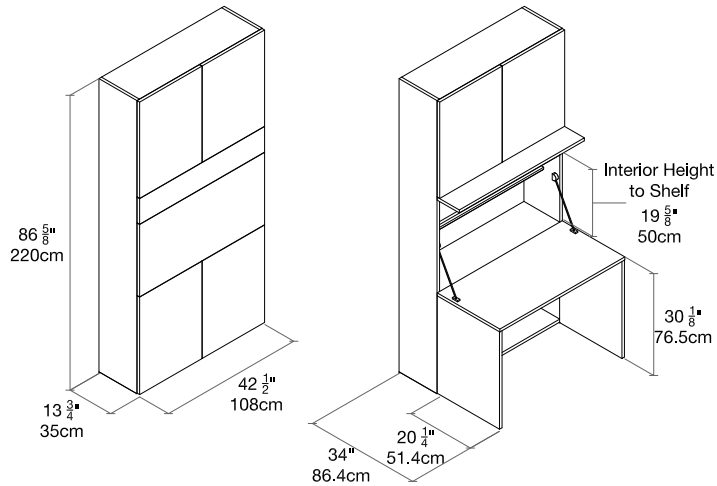

Home Office

Foldaway Work Station

Home Office

SPECS

Home Office Basso

Home Office Alto

FINISHES / OPTIONS

Interior desk dimensions: $40\frac{1}{2}"$ W x $19\frac{1}{4}"$ H x $12"$ D
Components available in a wide variety of VOC-free matte lacquers and melamine finishes. Door available in wood veneer finishes. Interior LED lighting. Wire management grommet. Lower doors must be open to support desk.