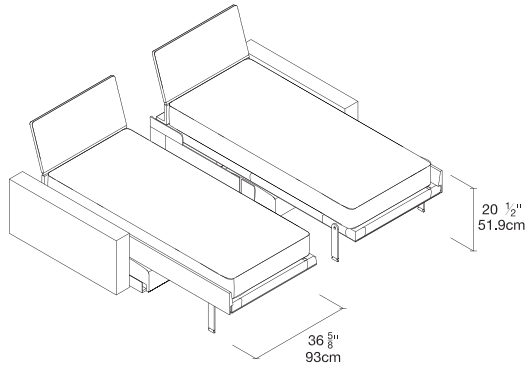

Ella & Louis

Split Queen/ Twin Sofa Wall Beds

Resource

Ella & Louis

Toronto
Vancouver
San Francisco
Seattle
Calgary
Los Angeles
New York City

SPECS

FINISHES / OPTIONS

Components available in a wide variety of VOC-free matte lacquers and melamine finishes. Three exclusive mattress options. Mattress dimensions are 33 1/2" x 77 1/2" x 7" | 85 x 197 x 18 cm. Bed base locking device used to tether twin beds together when open.