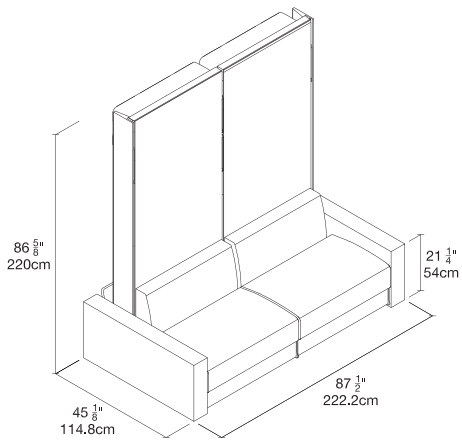

Ella & Louis

Split Queen/ Twin Sofa Wall Beds

Resource

Ella & Louis

Toronto
Vancouver
San Francisco
Seattle
Calgary
Los Angeles
New York City

SPECS

FINISHES / OPTIONS

Components available in a wide variety of VOC-free matte lacquers and melamine finishes. Three exclusive mattress options. Mattress dimensions are 33 1/2" x 77 1/2" x 7" | 85 x 197 x 18 cm. Bed base locking device used to tether twin beds together when open.