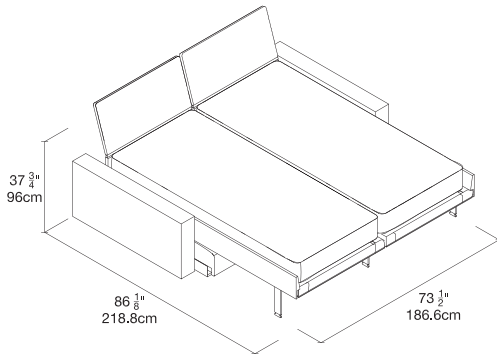

Ella & Louis

Split Queen/ Twin Sofa Wall Beds

Resource

Ella & Louis

Toronto
Vancouver
San Francisco
Seattle
Calgary
Los Angeles
New York City

SPECS

FINISHES / OPTIONS

Components available in a wide variety of VOC-free matte lacquers and melamine finishes. Three exclusive mattress options. Mattress dimensions are 33 1/2" x 77 1/2" x 7" | 85 x 197 x 18 cm. Bed base locking device used to tether twin beds together when open.