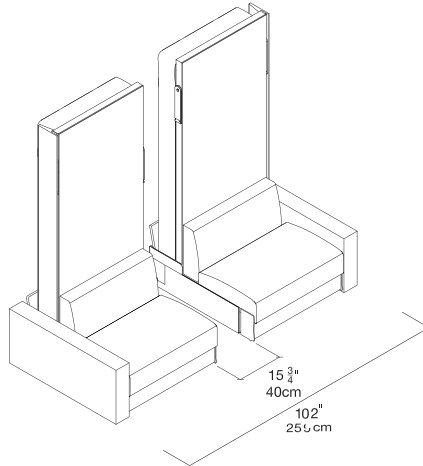

Ella & Louis

Split Queen/ Twin Sofa Wall Beds

Resource

Ella & Louis

Toronto
Vancouver
San Francisco
Seattle
Calgary
Los Angeles
New York City

SPECS

FINISHES / OPTIONS

Components available in a wide variety of VOC-free matte lacquers and melamine finishes. Three exclusive mattress options. Mattress dimensions are 33 1/2" x 77 1/2" x 7" | 85 x 197 x 18 cm. Bed base locking device used to tether twin beds together when open.