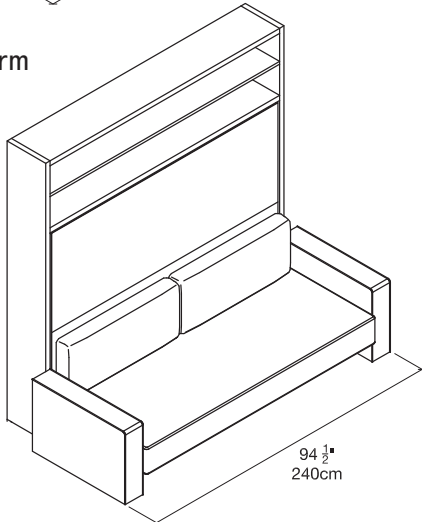

Circe Sofa

Horizontal Wall Bed with Sofa

Resource

Circe Sofa

Toronto
Vancouver
San Francisco
Seattle
Calgary
Los Angeles
New York City

SPECS

Thin Arm

Wide Arm

Circe Sofa

Circe Board

ALSO AVAILABLE

FINISHES / OPTIONS

Available in custom height between $65 \frac{7}{8}''$ and $86 \frac{5}{8}''$. Components available in a wide variety of VOC-free matte lacquers and melamine finishes. Three exclusive mattress options. Mattress with no headboard $59'' \times 78 \frac{3}{4}'' \times 7''$ | $150 \times 200 \times 18$ cm. Mattress with headboard $59'' \times 74 \frac{7}{8}'' \times 7''$ | $150 \times 190 \times 18$ cm. Interior LED lighting available. Flip-up headboard.