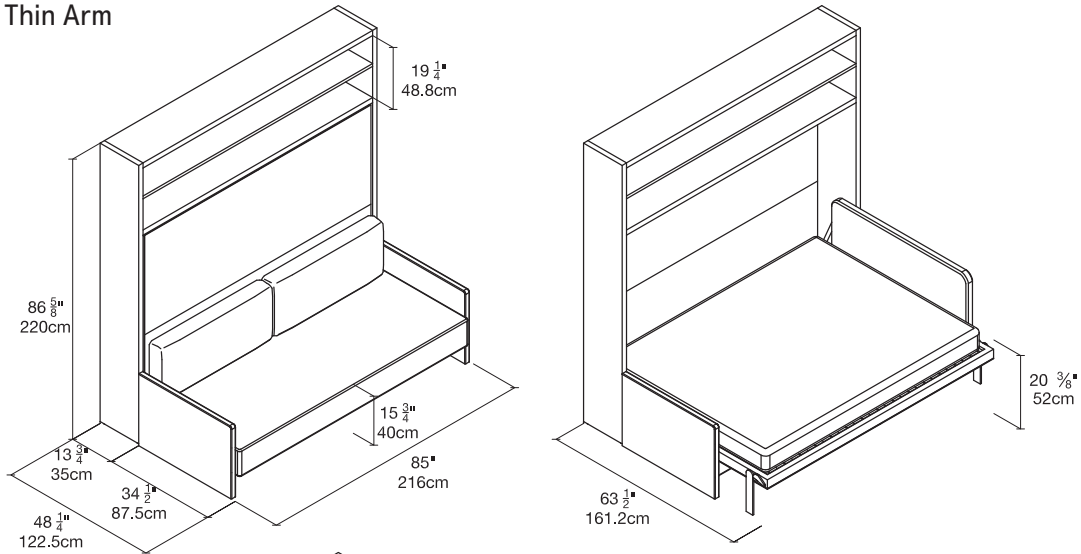

Circe Sofa

Horizontal Wall Bed with Sofa

Resource

Circe Sofa

Toronto
Vancouver
San Francisco
Seattle
Calgary
Los Angeles
New York City

SPECS

Thin Arm

Wide Arm

Circe Sofa

Circe Board

ALSO AVAILABLE

FINISHES / OPTIONS

Available in custom height between $65 \frac{7}{8}''$ and $86 \frac{5}{8}''$. Components available in a wide variety of VOC-free matte lacquers and melamine finishes. Three exclusive mattress options. Mattress with no headboard $59'' \times 78 \frac{3}{4}'' \times 7''$ | $150 \times 200 \times 18$ cm. Mattress with headboard $59'' \times 74 \frac{7}{8}'' \times 7''$ | $150 \times 190 \times 18$ cm. Interior LED lighting available. Flip-up headboard.