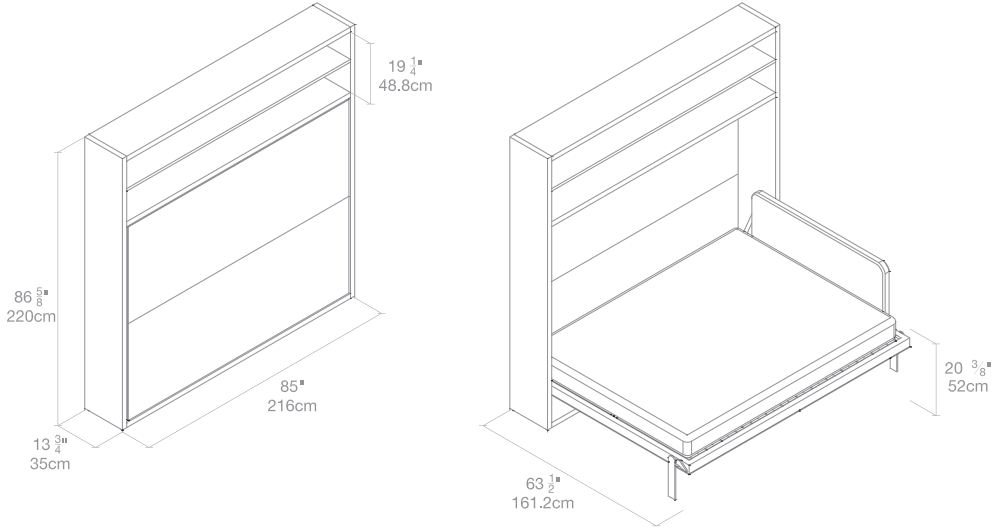

Circe

Horizontal Wall Bed

Circe

Toronto
Vancouver
San Francisco
Seattle
Calgary
Los Angeles
New York City

SPECS

ALSO AVAILABLE

Circe Sofa

Circe Board

FINISHES / OPTIONS

Available in custom height between $65 \frac{7}{8}''$ and $86 \frac{5}{8}''$. Components available in a wide variety of VOC-free matte lacquers and melamine finishes. Three exclusive mattress options. Mattress with no headboard $59'' \times 78 \frac{3}{4}'' \times 7''$ | $150 \times 200 \times 18$ cm. Mattress with headboard $59'' \times 74 \frac{7}{8}'' \times 7''$ | $150 \times 190 \times 18$ cm. Interior LED lighting available. Flip-up headboard.