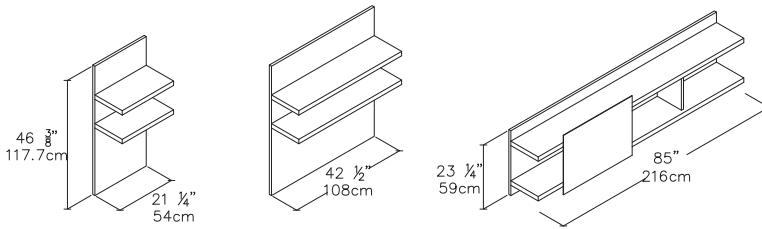

Cabrio

Freestanding Twin Wall Bed with Desk

Cabrio

Toronto
Vancouver
San Francisco
Seattle
Calgary
Los Angeles
New York City

SPECS

ADD ONS

Wall Units

COMPOSITION EXAMPLES

Base Units

FINISHES / OPTIONS

Components available in a wide variety of VOC-free matte lacquers and melamine finishes. Three exclusive mattress options. Mattress dimensions are 31 1/2" x 77 1/2" x 6 1/4" | 85 x 197 x 16 cm.