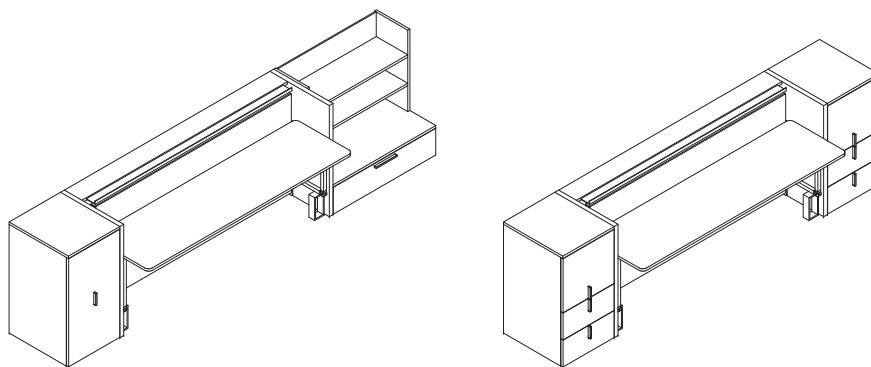

Cabrio

Freestanding Twin Wall Bed with Desk

Cabrio

Toronto
Vancouver
San Francisco
Seattle
Calgary
Los Angeles
New York City

SPECS

ADD ONS

Wall Units

COMPOSITION EXAMPLES

Base Units

FINISHES / OPTIONS

Components available in a wide variety of VOC-free matte lacquers and melamine finishes. Three exclusive mattress options. Mattress dimensions are 31 1/2" x 77 1/2" x 6 1/4" | 85 x 197 x 16 cm.