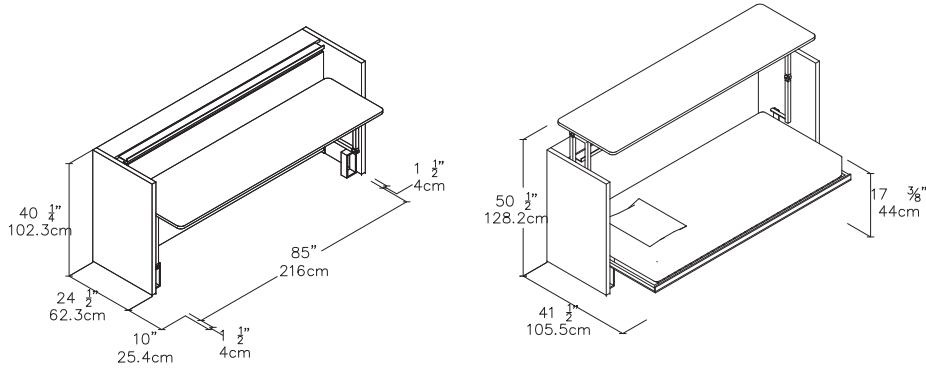

Cabrio

Freestanding Twin Wall Bed with Desk

Cabrio

Toronto
Vancouver
San Francisco
Seattle
Calgary
Los Angeles
New York City

SPECS

ADD ONS

Wall Units

COMPOSITION EXAMPLES

Base Units

FINISHES / OPTIONS

Components available in a wide variety of VOC-free matte lacquers and melamine finishes. Three exclusive mattress options. Mattress dimensions are 31 1/2" x 77 1/2" x 6 1/4" | 85 x 197 x 16 cm.