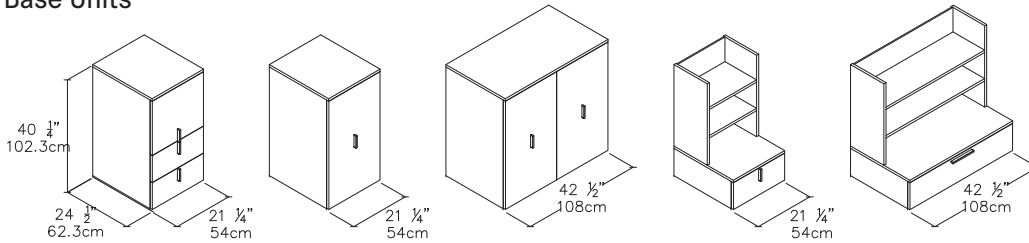

Cabrio

Freestanding Twin Wall Bed with Desk

Cabrio

Toronto
Vancouver
San Francisco
Seattle
Calgary
Los Angeles
New York City

SPECS

ADD ONS

Wall Units

COMPOSITION EXAMPLES

Base Units

FINISHES / OPTIONS

Components available in a wide variety of VOC-free matte lacquers and melamine finishes. Three exclusive mattress options. Mattress dimensions are 31 1/2" x 77 1/2" x 6 1/4" | 85 x 197 x 16 cm.