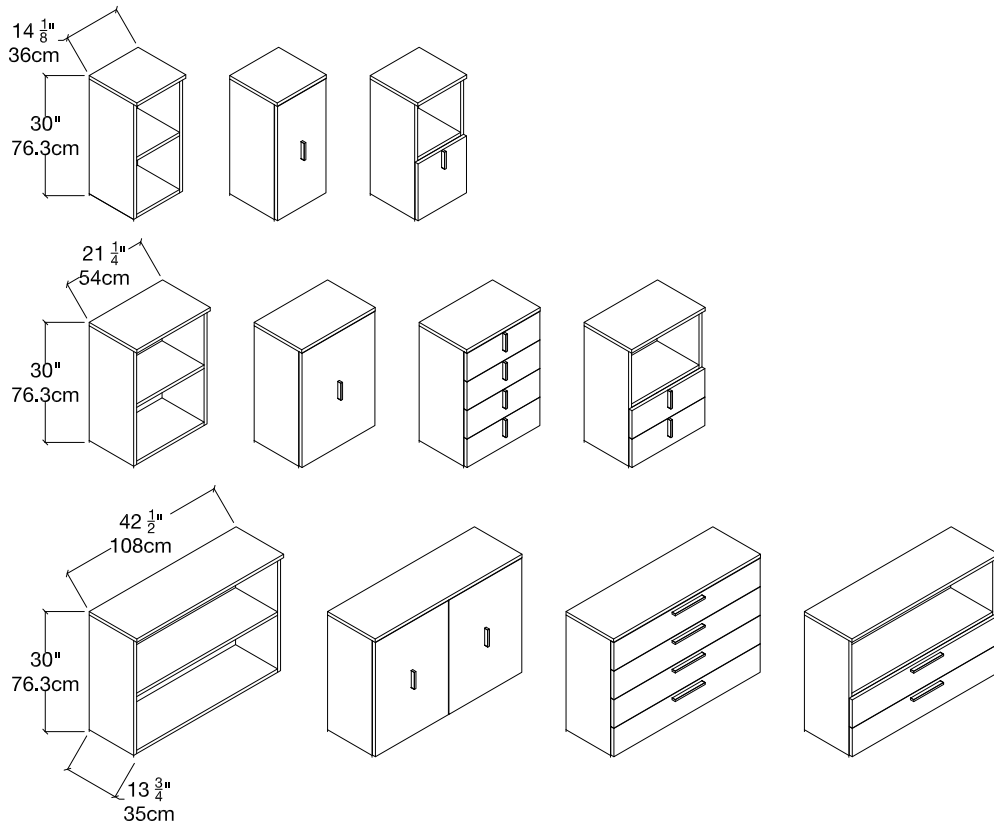

Base Units

Shallow

Base Units

SPECS

OPTIONS

Components available in a wide variety of VOC-free matte lacquers and melamine finishes. Doors and drawer fronts also available in wood veneer finishes.