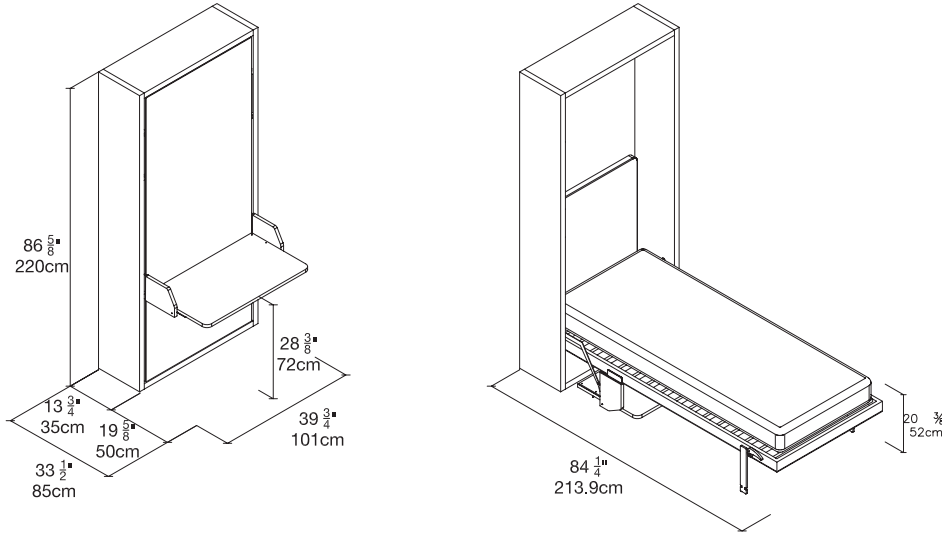

# Altea Board

Vertical Single or Intermediate Wall Bed with Desk

# Altea Board

Toronto  
Vancouver  
San Francisco  
Seattle  
Calgary  
Los Angeles  
New York City

SPECS

Altea Board 90 (single)

Altea Board 120 (intermediate)

ALSO AVAILABLE

Altea (90 or 120)

Altea Sofa (90 or 120)

Altea Work (90 or 120)

FINISHES / OPTIONS

Book versions: bed casing depth of 24 1/2" (62.3cm) with 3 interior shelves. Components available in a wide variety of VOC-free matte lacquers and melamine finishes. Three exclusive mattress options. Mattress for 90 Plain/Sofa 33 1/2" x 77 1/2" x 7" | 85 x 197 x 18 cm. Mattress for 120 Plain/Sofa 45 1/4" x 77 1/2" x 7" | 115 x 197 x 18 cm. Interior LED lighting available.