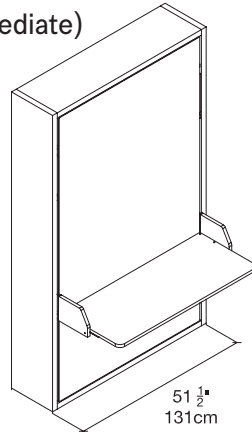

# Altea Board

Vertical Single or Intermediate Wall Bed with Desk

# Altea Board

Toronto  
Vancouver  
San Francisco  
Seattle  
Calgary  
Los Angeles  
New York City

SPECS

Altea Board 90 (single)

Altea Board 120 (intermediate)

ALSO AVAILABLE

Altea (90 or 120)

Altea Sofa (90 or 120)

Altea Work (90 or 120)

FINISHES / OPTIONS

Book versions: bed casing depth of 24 1/2" (62.3cm) with 3 interior shelves. Components available in a wide variety of VOC-free matte lacquers and melamine finishes. Three exclusive mattress options. Mattress for 90 Plain/Sofa 33 1/2" x 77 1/2" x 7" | 85 x 197 x 18 cm. Mattress for 120 Plain/Sofa 45 1/4" x 77 1/2" x 7" | 115 x 197 x 18 cm. Interior LED lighting available.