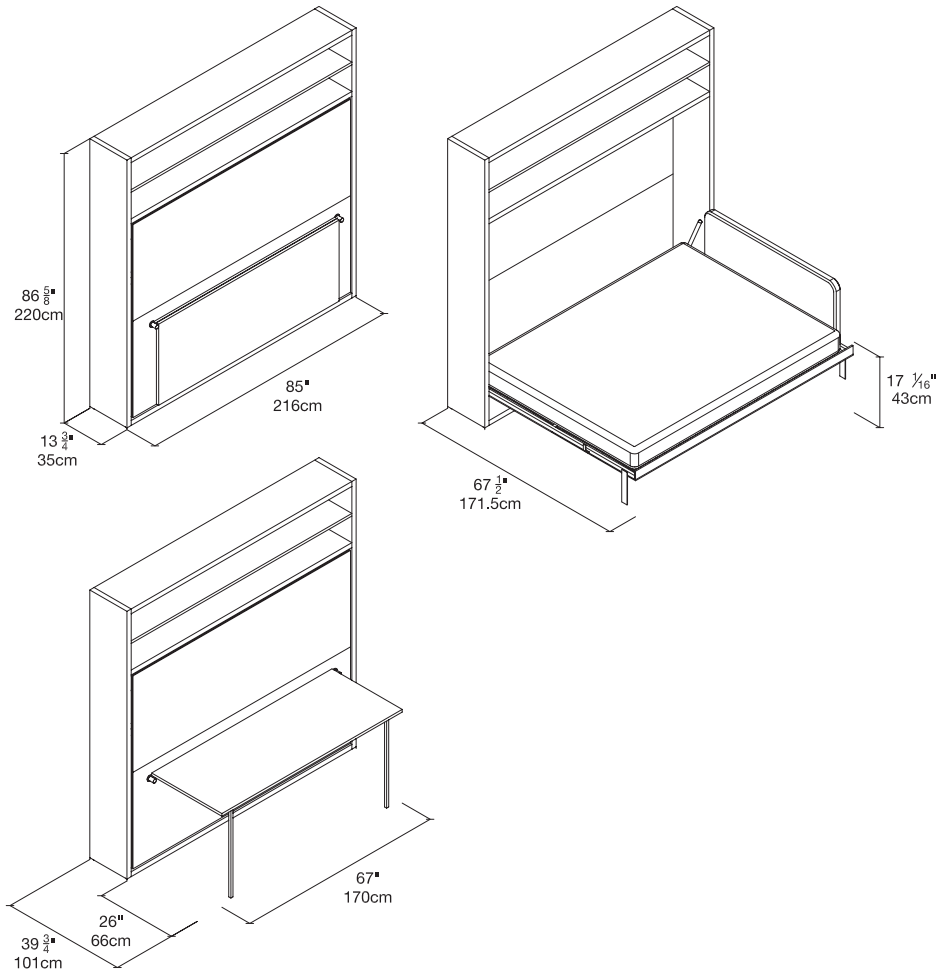

# Adam Tavolo

Horizontal Wall Bed with Lift-Up Table

Resource

## SPECS

Max weight for desk 105lb

## FINISHES / OPTIONS

Available in custom heights between  $66\frac{7}{8}"$  and  $86\frac{5}{8}"$ . Components available in a wide variety of VOC-free matte lacquers and melamine finishes. Three exclusive mattress options. Mattress with no headboard  $59" \times 78\frac{3}{4}" \times 7"$  |  $150 \times 200 \times 18$  cm. Mattress with headboard  $59" \times 74\frac{7}{8}" \times 7"$  |  $150 \times 190 \times 18$  cm. Interior LED lighting available. Flip-up headboard.