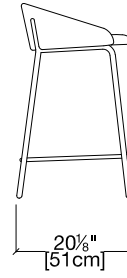

Wam Chairs

Lounge Chair and Barstool

Wam Chairs

SPECS

Wam Chair 1570

Wam Barstool 1579

Wam Bergere 1571

OPTIONS

Seat and back available in a wide range of fabrics, leathers and COM.
 Metal structure available in standard matte black.
 Chair and Bergere structure available in brushed bronze for an additional charge.