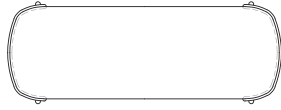

Wam Benches

Ottoman, Small and Large Benches

Wam Benches

SPECS

Wam Bench 1573

Wam Pouf 1572

Wam Bench 1574

Wam Bench Table 1575

OPTIONS

Benches and ottoman available in a wide range of fabrics, leathers and COM.
 Metal frame available in standard matte black, or brushed bronze for an additional charge.
 Benches available with a fixed black fenix table, positioned as desired.