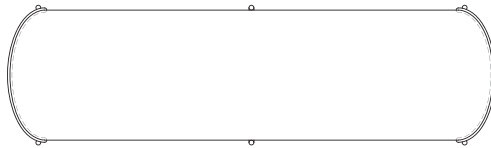

Wam Benches

Ottoman, Small and Large Benches

Wam Benches

SPECS

Wam Bench 1573

Wam Pouf 1572

Wam Bench 1574

Wam Bench Table 1575

OPTIONS

Benches and ottoman available in a wide range of fabrics, leathers and COM.
 Metal frame available in standard matte black, or brushed bronze for an additional charge.
 Benches available with a fixed black fenix table, positioned as desired.