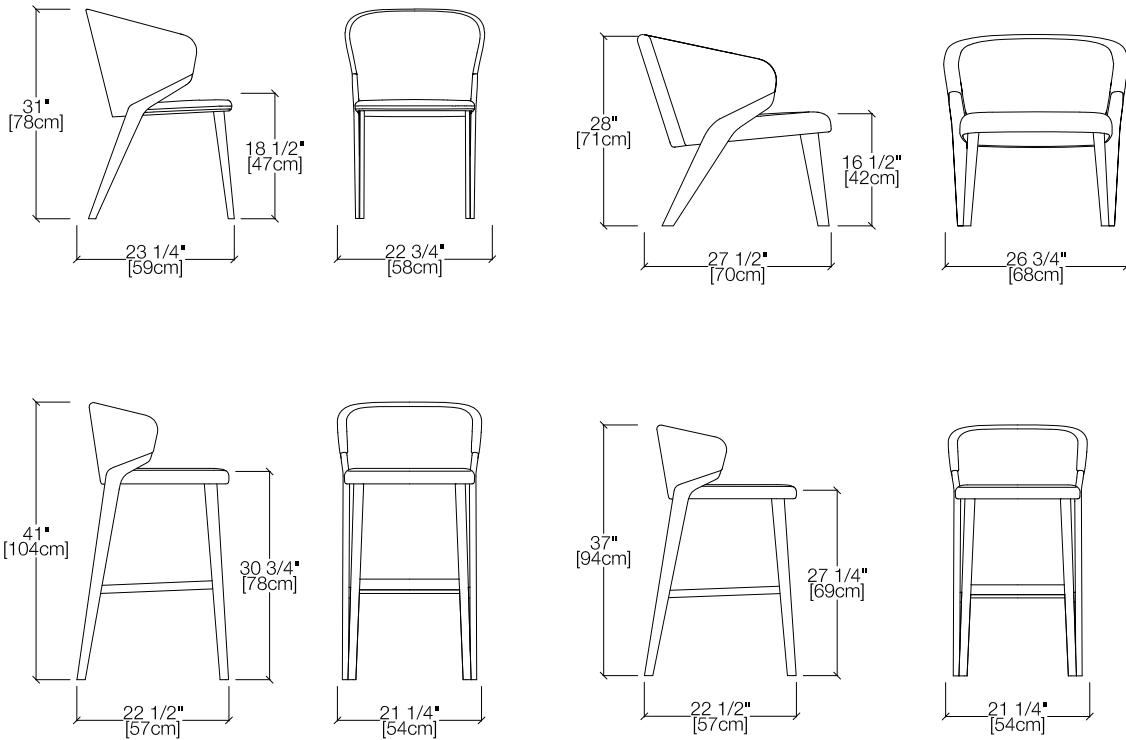

Nora Collection

Dining Chair, Armchair, and Barstool

Nora Collection

Toronto
Vancouver
San Francisco
Seattle
Calgary
Los Angeles
New York City

SPECS

FINISHES

Seat and back upholstered in a wide range of fabrics, leathers or COM.
Custom matte RAL colors also available for chair, armchair, or stool base.