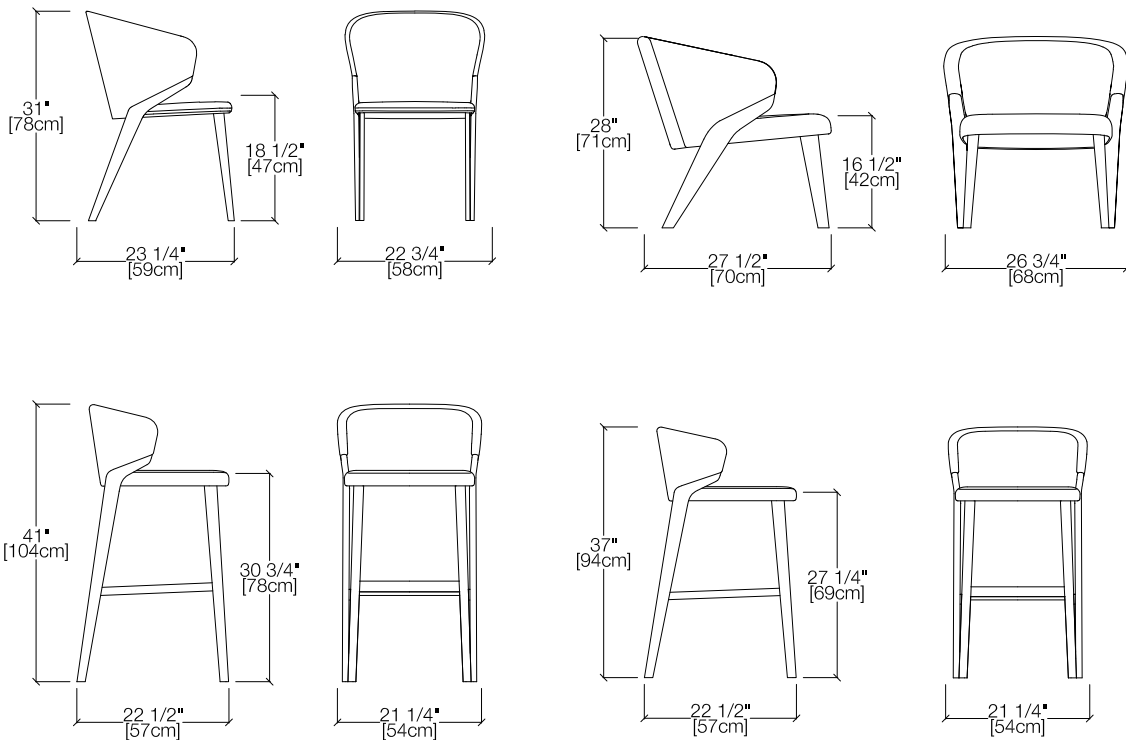

Nora Collection

Dining Chair, Armchair, and Barstool

Nora Collection

Toronto
Vancouver
San Francisco
Seattle
Calgary
Los Angeles
New York City

SPECS

FINISHES

Seat and back upholstered in a wide range of fabrics, leathers or COM. Custom matte RAL colors also available for chair, armchair, or stool base. Some finishes are not available for certain versions of the Nora Chair. Please consult with your Resource Sales & Design Consultant for more information.