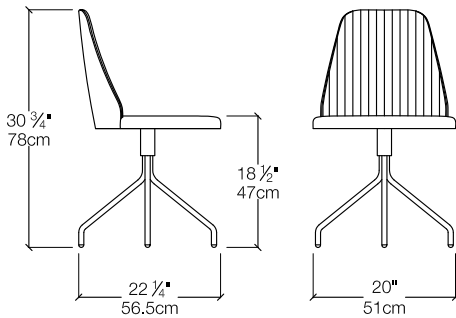

Break Chair

SPECS

OPTIONS

Chair available fully upholstered, or with back in beechwood (natural, stained, or matte lacquered). Quilted front.

Available in a wide range of fabrics, leathers or COM.

Three base options: beechwood-covered metal legs, four star satin-chromed metal base with casters, five star satin-chromed metal base with casters.