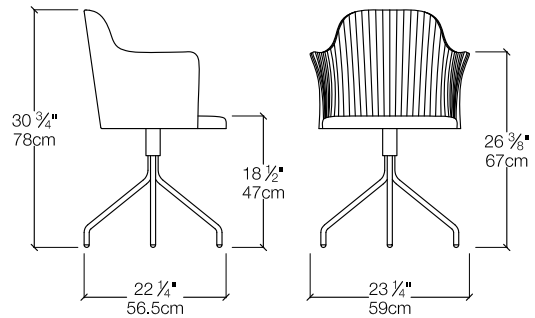

Break Chair

Dining Chair and Armchair

Break Chair

SPECS

OPTIONS

Chair available fully upholstered, or with back in beechwood (natural, stained, or matte lacquered). Quilted front.

Available in a wide range of fabrics, leathers or COM.

Three base options: beechwood-covered metal legs, four star satin-chromed metal base with casters, five star satin-chromed metal base with casters.