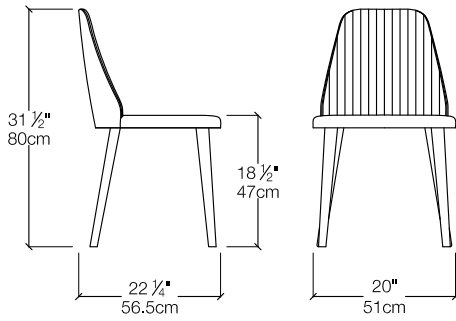

Break Chair

Dining Chair and Armchair

Break Chair

SPECS

OPTIONS

Chair available fully upholstered, or with back in beechwood (natural, stained, or matte lacquered). Quilted front.

Available in a wide range of fabrics, leathers or COM.

Three base options: beechwood-covered metal legs, four star satin-chromed metal base with casters, five star satin-chromed metal base with casters.