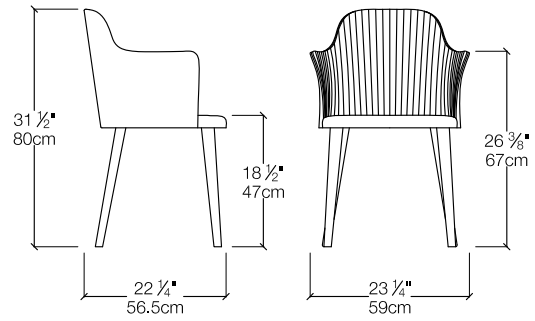

Break Chair

Dining Chair and Armchair

Break Chair

SPECS

OPTIONS

Chair available fully upholstered, or with back in beechwood (natural, stained, or matte lacquered). Quilted front.

Available in a wide range of fabrics, leathers or COM.

Three base options: beechwood-covered metal legs, four star satin-chromed metal base with casters, five star satin-chromed metal base with casters.