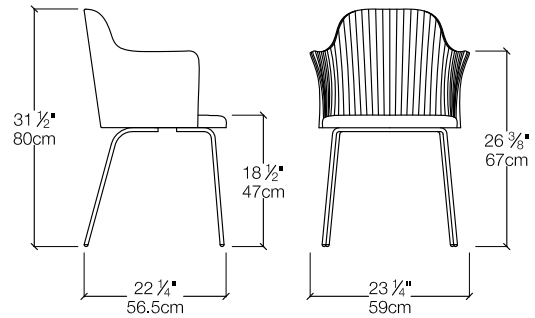

Break Chair

Dining Chair and Armchair

Break Chair

SPECS

OPTIONS

Chair available fully upholstered, or with back in beechwood (natural, stained, or matte lacquered). Quilted front.

Available in a wide range of fabrics, leathers or COM.

Three base options: beechwood-covered metal legs, four star satin-chromed metal base with casters, five star satin-chromed metal base with casters.