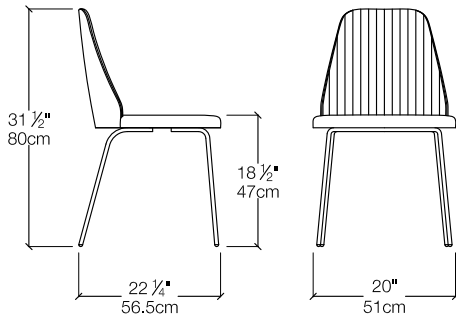

Break Chair

Dining Chair and Armchair

Break Chair

SPECS

OPTIONS

Chair available fully upholstered, or with back in beechwood (natural, stained, or matte lacquered). Quilted front.

Available in a wide range of fabrics, leathers or COM.

Three base options: beechwood-covered metal legs, four star satin-chromed metal base with casters, five star satin-chromed metal base with casters.