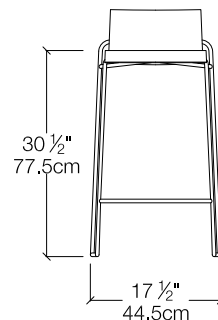

Bee Stool

Counter- or Bar-Height

Resource

Bee Stool

Toronto
Vancouver
San Francisco
Seattle
Calgary
Los Angeles
New York City

SPECS

Counter 2590

Bar 2590