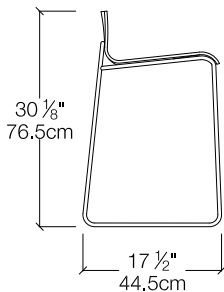

Bee Stool

Counter- or Bar-Height

Resource

Bee Stool

Toronto
Vancouver
San Francisco
Seattle
Calgary
Los Angeles
New York City

SPECS

Counter 2590

Bar 2590