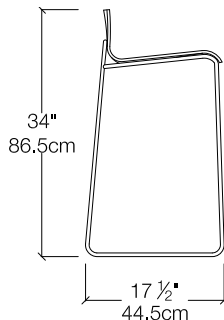

Bee Stool

Counter- or Bar-Height

Resource

Bee Stool

Toronto
Vancouver
San Francisco
Seattle
Calgary
Los Angeles
New York City

SPECS

Counter 2590

Bar 2590