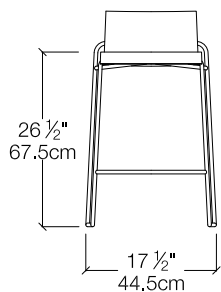

Bee Stool

Counter- or Bar-Height

Resource

Bee Stool

Toronto
Vancouver
San Francisco
Seattle
Calgary
Los Angeles
New York City

SPECS

Counter 2590

Bar 2590