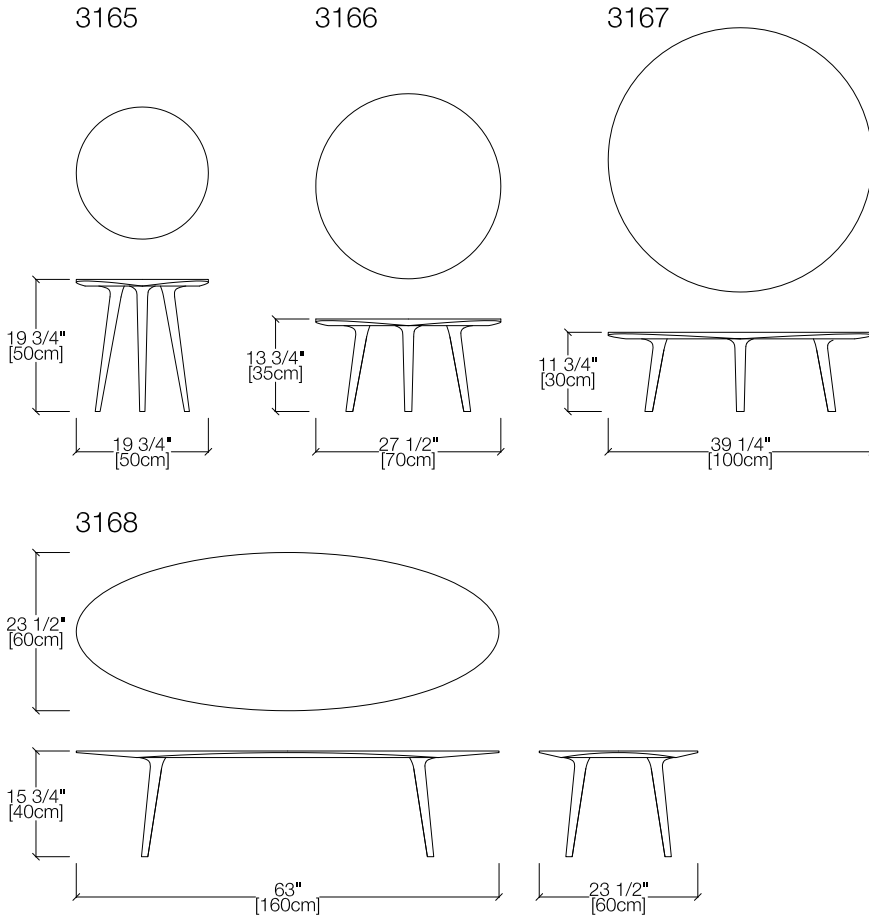

Ademar

Coffee, End, and Side Tables

Ademar

SPECS

FINISHES

Top

Natural Oak
103

Heat Treated Oak
156

Dark Grey
760

Mocha
775

Black
780