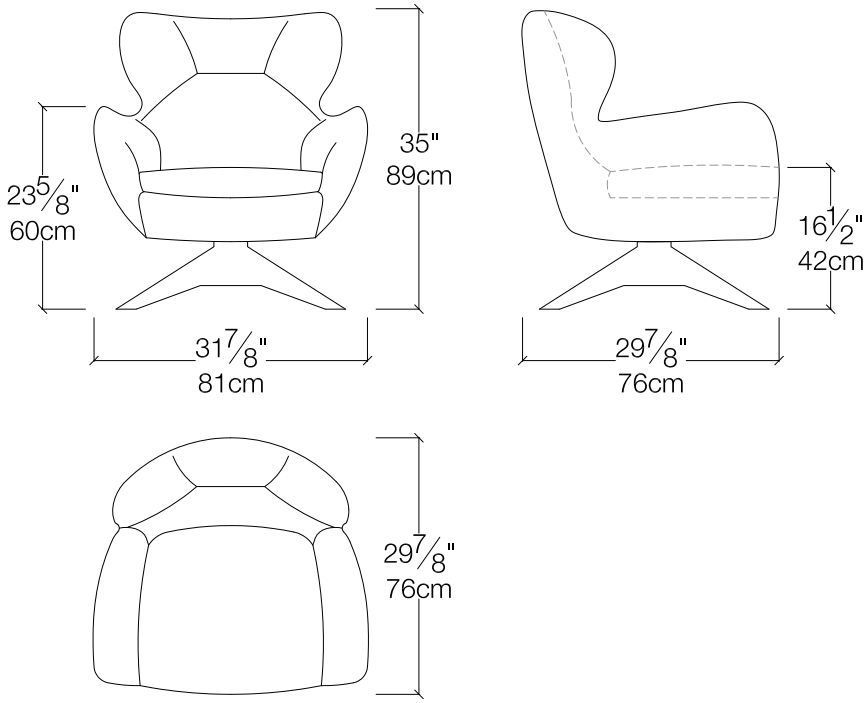

Tulip

Lounge Chair

Tulip

SPECS

FINISHES

Available in a variety of fabrics and leathers.
Swivel base in ash wood (natural oak or wenge finish).
Lacquered colors available upon request.