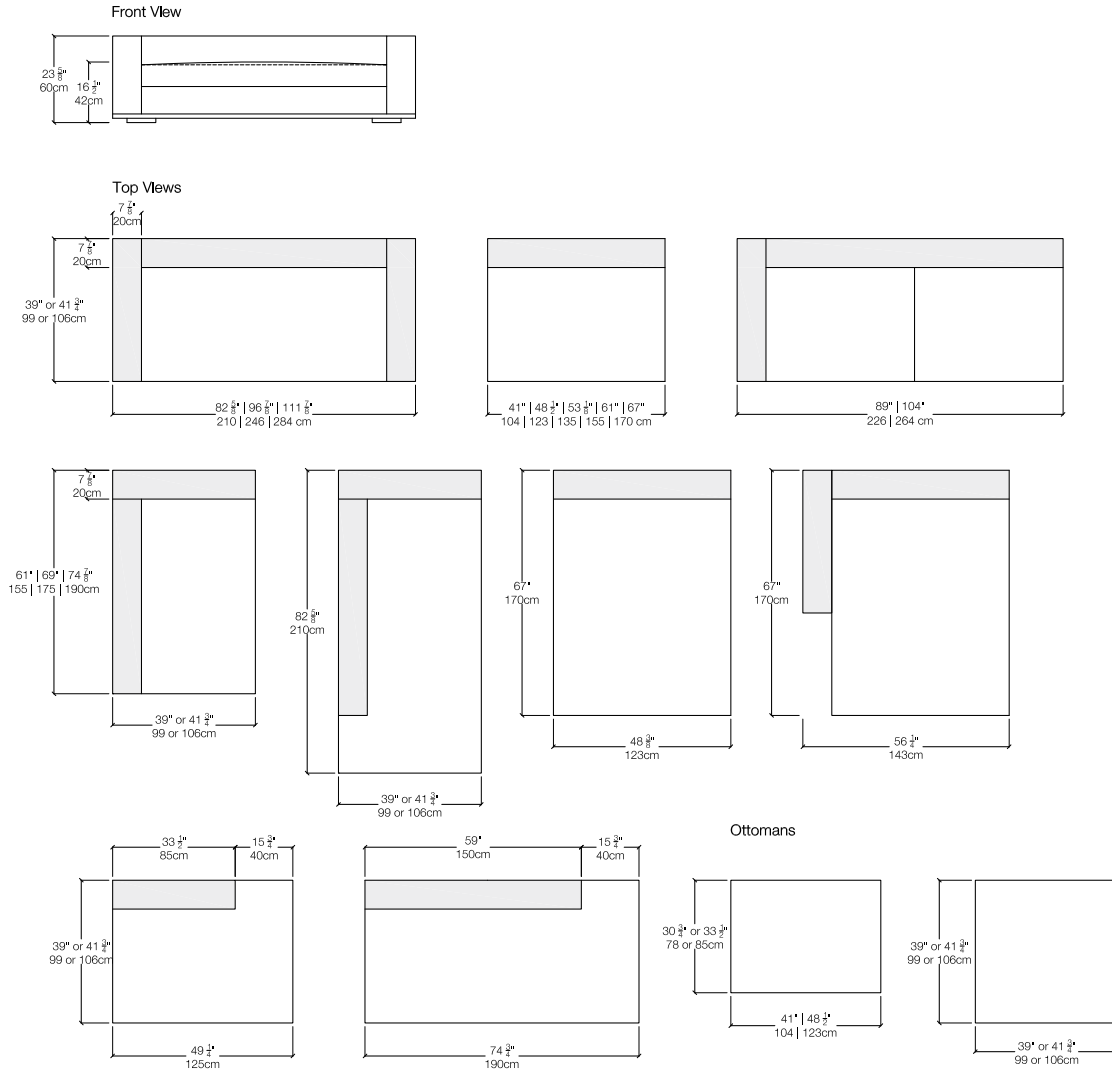

Square Line

Modular Sofa

Resource

Square Line

SPECS

OPTIONS

Pillows with Bolster

20" x 24 1/2"	20" x 28 3/8"	20" x 32 1/4"
51 x 62cm	51 x 72cm	51 x 82cm

Pillows

17 3/4" x 17 3/4"	19 5/8" x 19 5/8"	23 5/8" x 21 5/8"	23 5/8" x 23 5/8"	27" x 27"
45 x 45cm	50 x 50cm	60 x 55cm	60 x 60cm	69 x 69cm

Lumbar Rest

24 7/8" x 13"
63 x 33cm

All single arm elements available in Left or Right facing versions.
 Side Table slides under seat cushion: available widths in 18 7/8" or 22" | 48 or 68cm.
 Wide Arm Available: 10" | 25cm (Increases sofa by 4" overall).
 Available in a variety of fabrics and leathers.
 Available with tubular steel lacquered base or wooden feet.