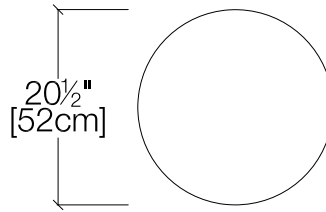

Nuvola Tables

Coffee, Side, and End Tables

Nuvola Tables

FINISHES

Tops:

L01
Lacquer

L05
Lacquer

L18
Lacquer