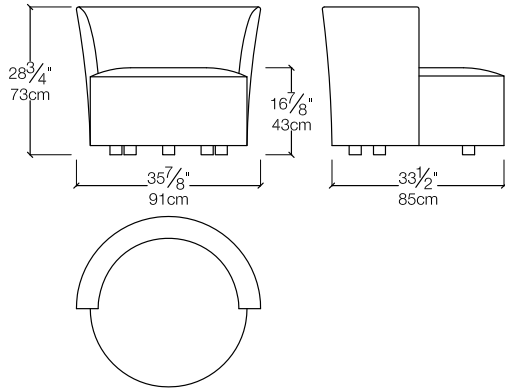

## SPECS

Love Chair M

Love Chair L

Love Chair XL

Ottoman

## Pillows

24 1/2" x 19 5/8"	22 1/2" x 19 5/8"	26 3/4" x 25 1/2"	17 3/4" x 17 3/4"
62 x 50cm	57 x 50cm	68 x 65cm	45 x 45cm