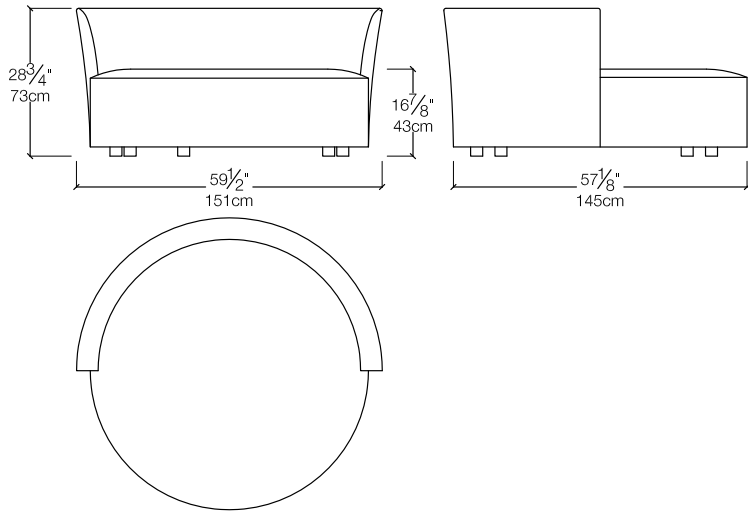

## SPECS

Love Chair M

Love Chair L

Love Chair XL

Ottoman

## Pillows

24 1/2" x 19 5/8"	22 1/2" x 19 5/8"	26 3/4" x 25 1/2"	17 3/4" x 17 3/4"
62 x 50cm	57 x 50cm	68 x 65cm	45 x 45cm