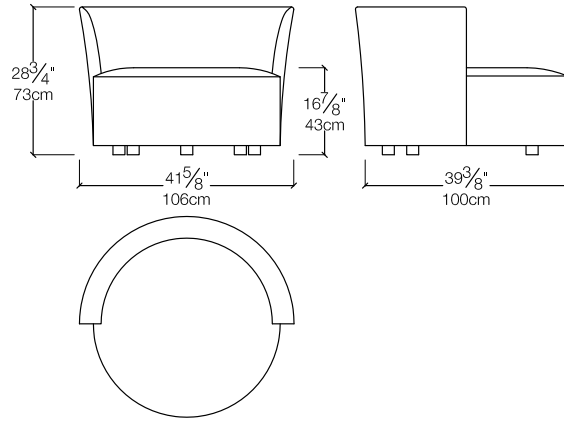

## SPECS

Love Chair M

Love Chair L

Love Chair XL

Ottoman

## Pillows

24 1/2" x 19 5/8"	22 1/2" x 19 5/8"	26 3/4" x 25 1/2"	17 3/4" x 17 3/4"
62 x 50cm	57 x 50cm	68 x 65cm	45 x 45cm