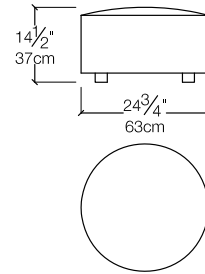

## SPECS

Love Chair M

Love Chair L

Love Chair XL

Ottoman

## Pillows

24 1/2" x 19 5/8"	22 1/2" x 19 5/8"	26 3/4" x 25 1/2"	17 3/4" x 17 3/4"
62 x 50cm	57 x 50cm	68 x 65cm	45 x 45cm