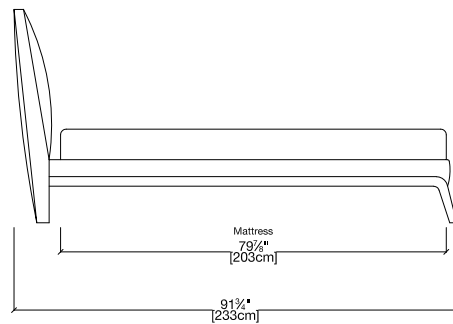

Indy 206 - Queen

Indy 226 - King

Indy 317 - King

FINISHES

Available in a variety of fabrics and leathers.
Fabrics can be completely removable, leather is fixed.
Side posts and leg structure in solid wood (walnut or wenge finish).