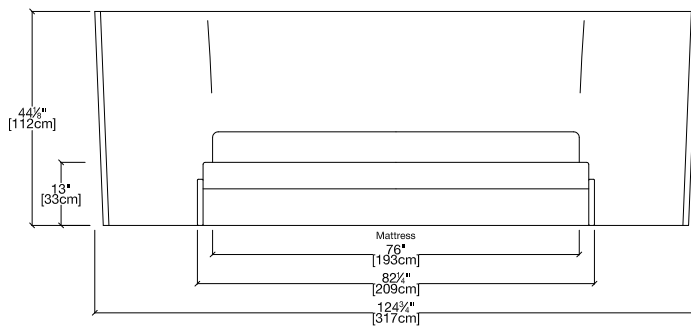

Indy 206 - Queen

Indy 226 - King

Indy 317 - King

FINISHES

Available in a variety of fabrics and leathers.
Fabrics can be completely removable, leather is fixed.
Side posts and leg structure in solid wood (walnut or wenge finish).