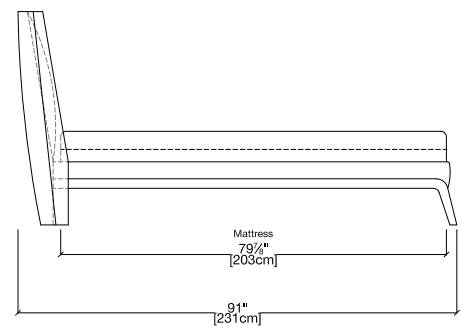

Indy 206 - Queen

Indy 226 - King

Indy 317 - King

FINISHES

Available in a variety of fabrics and leathers.
Fabrics can be completely removable, leather is fixed.
Side posts and leg structure in solid wood (walnut or wenge finish).