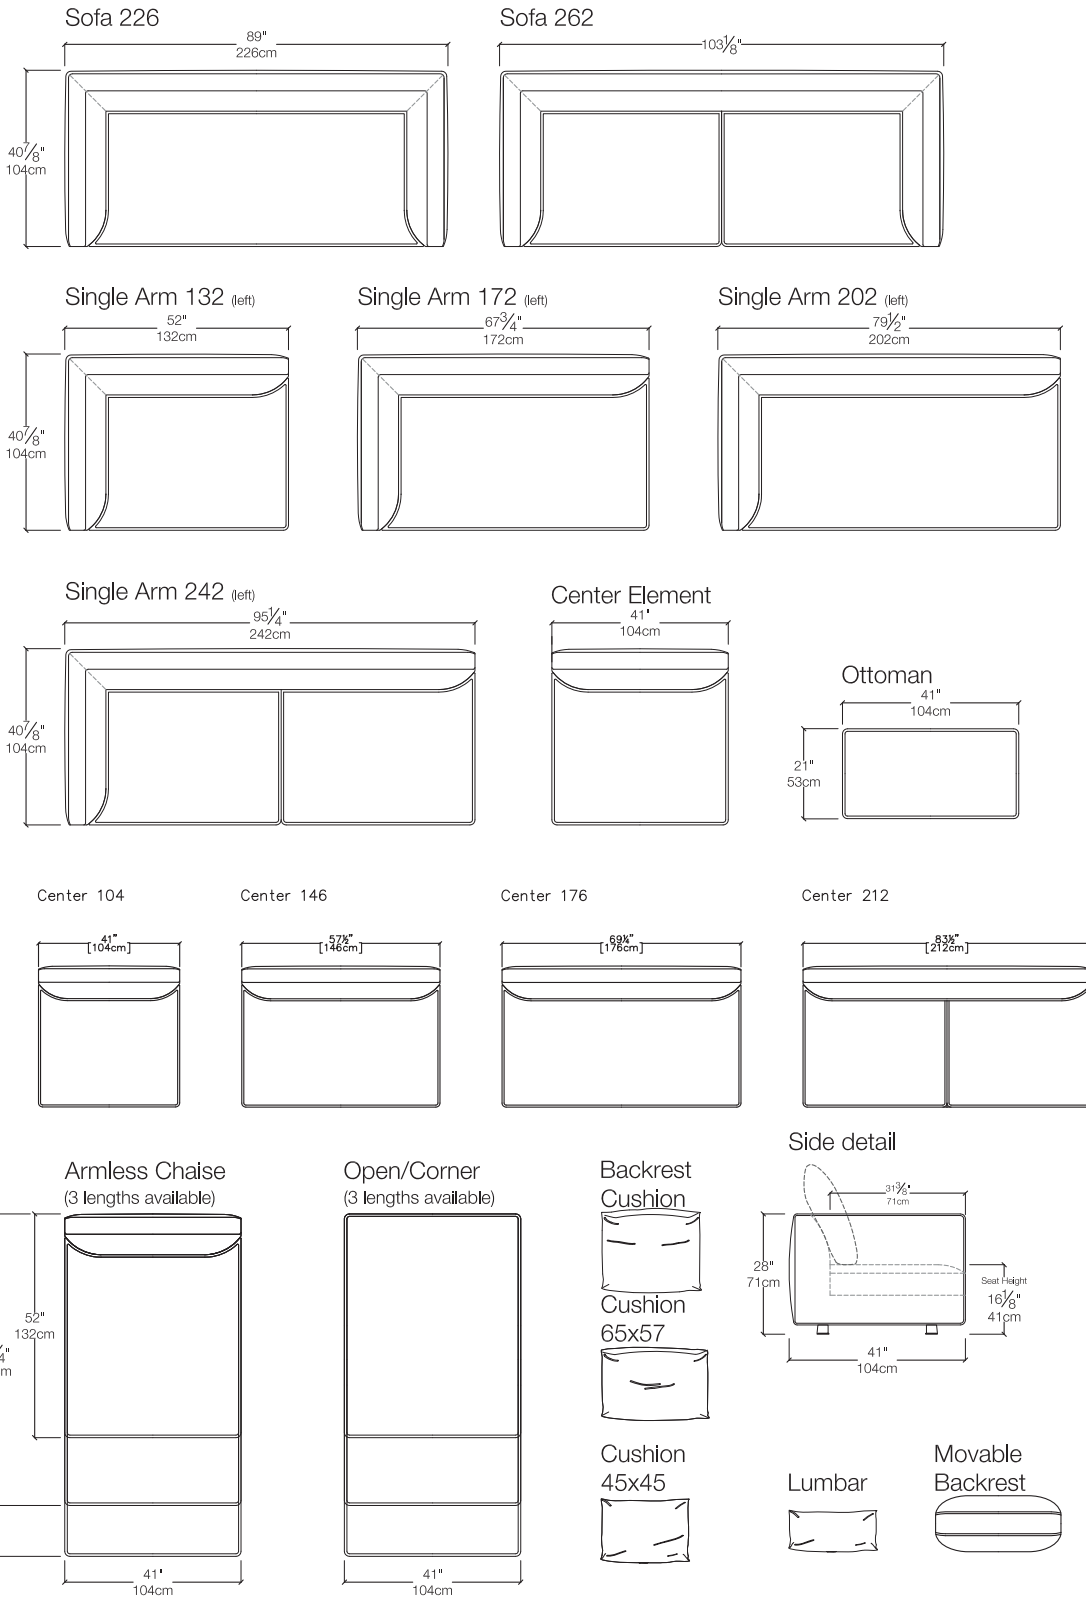

Glam

Modular Sofa

Glam

SPECS

OPTIONS

Available in a wide variety of fabrics and leathers.
50+ piping colors.
Custom sleepovers for open/corner elements.