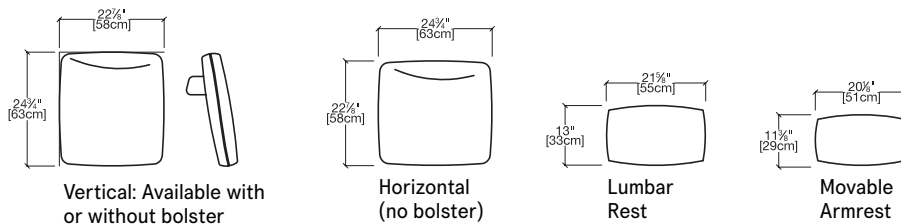

Movable Backrest

Pillows

OPTIONS

Available in a wide variety of fabrics and leathers. 50+ piping colors.
Custom sleepcovers for overnight guests.
*Flex size 285cm only available in 125cm depth.