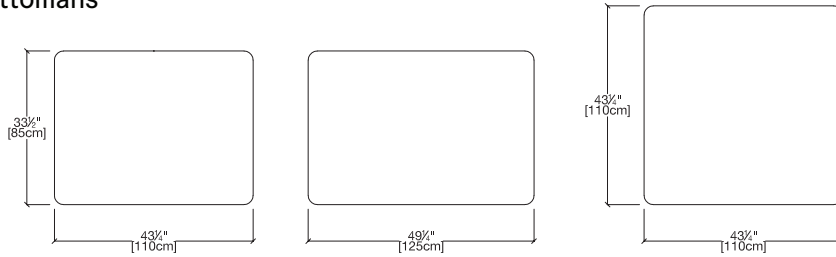

Movable Backrest

Pillows

OPTIONS

Available in a wide variety of fabrics and leathers. 50+ piping colors.
Custom sleepcovers for overnight guests.
*Flex size 285cm only available in 125cm depth.