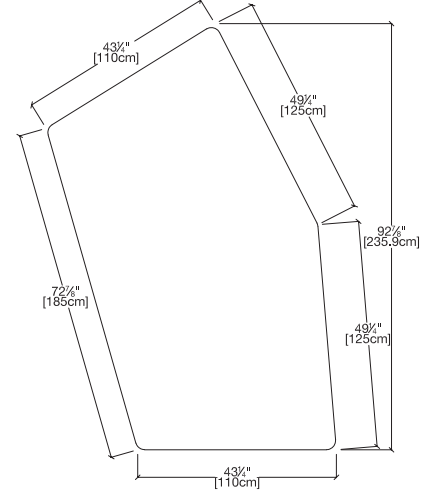

Pentagonal Sofa