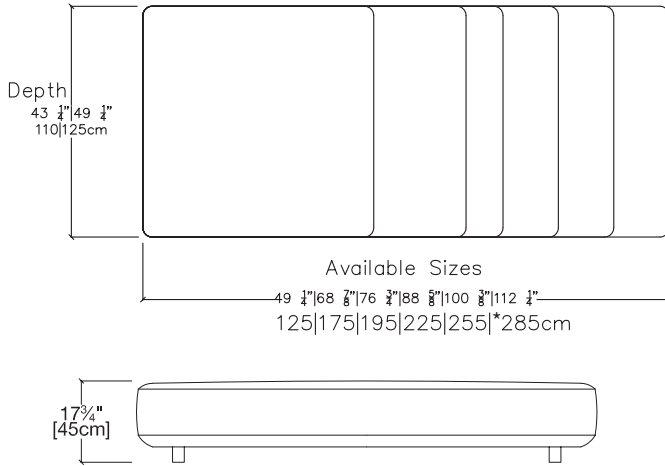

Flex

SPECS

Sofa