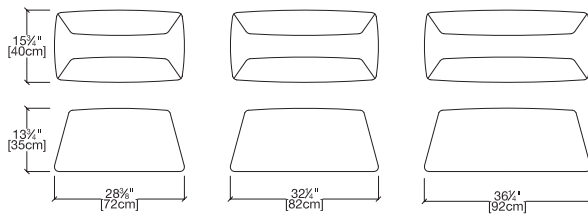

Movable Backrest

Pillows

OPTIONS

Available in a wide variety of fabrics and leathers. 50+ piping colors.
Custom sleepcovers for overnight guests.
*Flex size 285cm only available in 125cm depth.