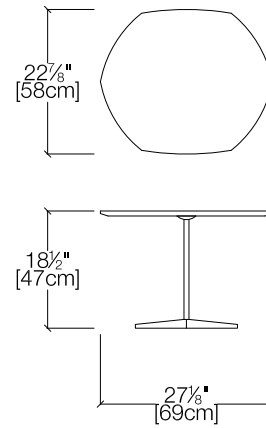

## SPECS

Octagonal 160x80

Hexagonal Side Table

Hexagonal Nesting Side Table

Octagonal 92x92