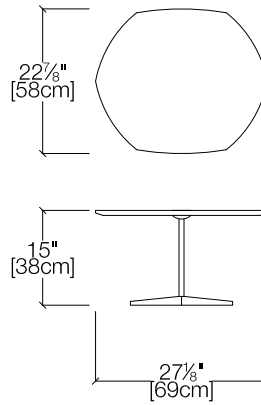

## SPECS

Octagonal 160x80

Hexagonal Side Table

Hexagonal Nesting Side Table

Octagonal 92x92