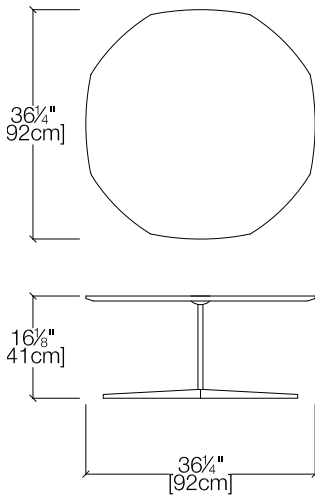

## SPECS

Octagonal 160x80

Hexagonal Side Table

Hexagonal Nesting Side Table

Octagonal 92x92