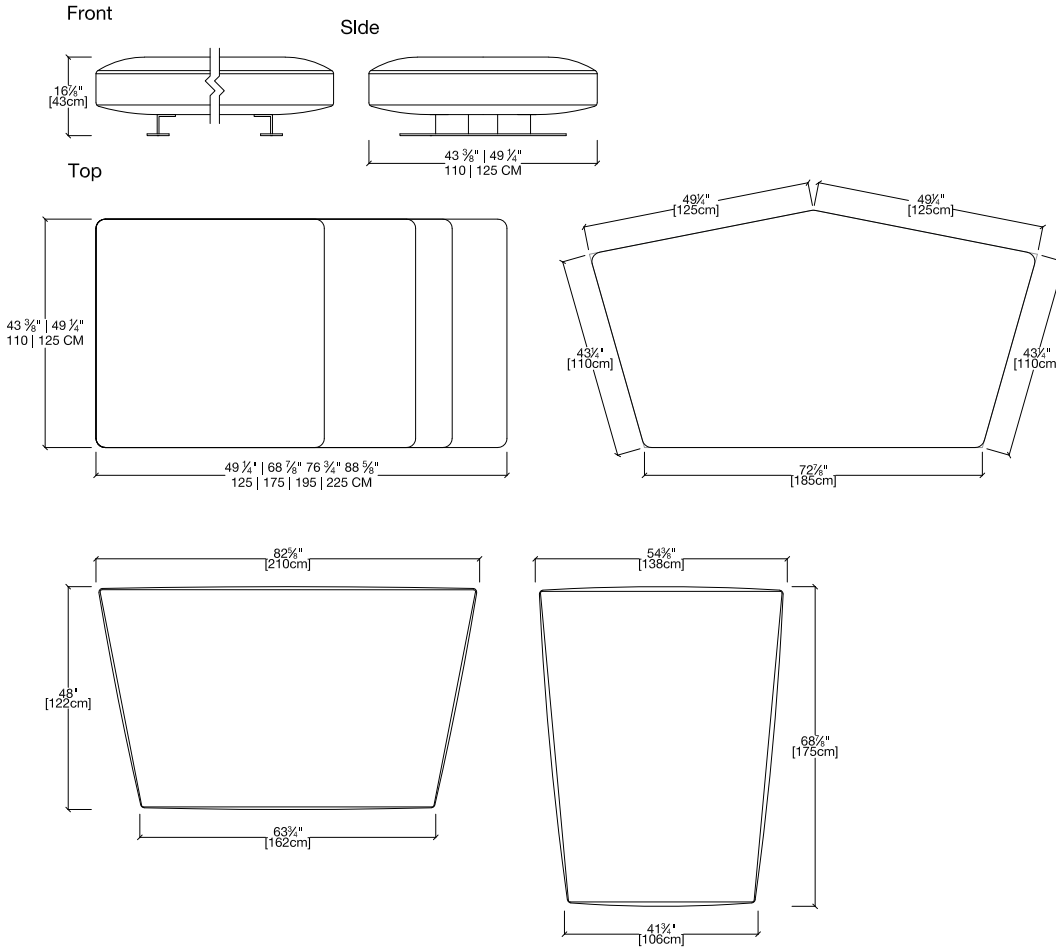

Flex Air

Modular Sofa

Resource

Flex Air

SPECS

Sofa

Non Slip Backrest

OPTIONS