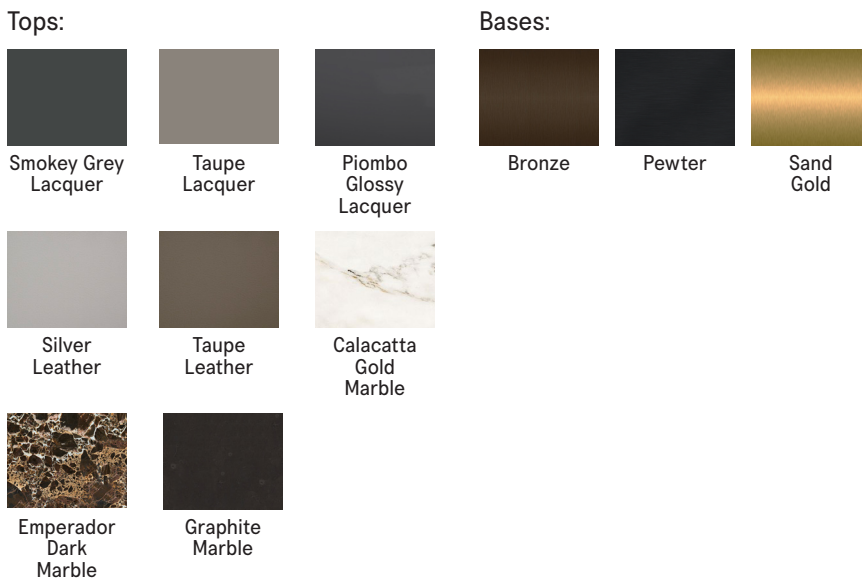

Flare Table Collection

Coffee, Side, and End Tables

Flare Table Collection

Toronto
Vancouver
San Francisco
Seattle
Calgary
Los Angeles
New York City

SPECS

FINISHES

resource