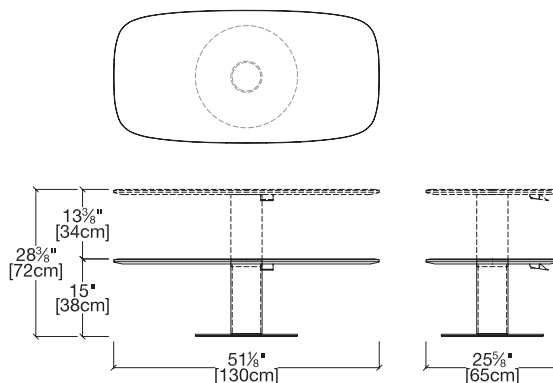

Dynamic

Height Adjustable Table

Dynamic

SPECS

DYNAMIC 80

DYNAMIC 98

DYNAMIC 110

DYNAMIC 130