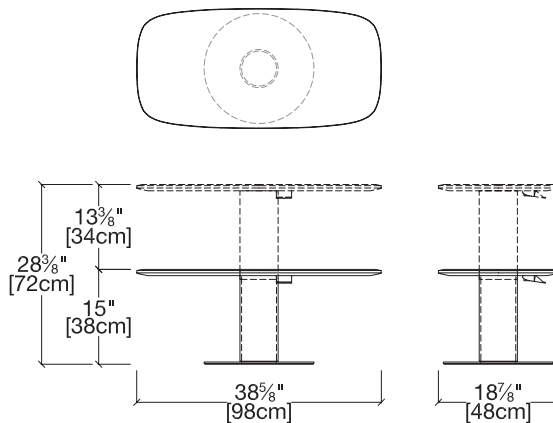

Dynamic

Height Adjustable Table

Dynamic

SPECS

DYNAMIC 80

DYNAMIC 98

DYNAMIC 110

DYNAMIC 130