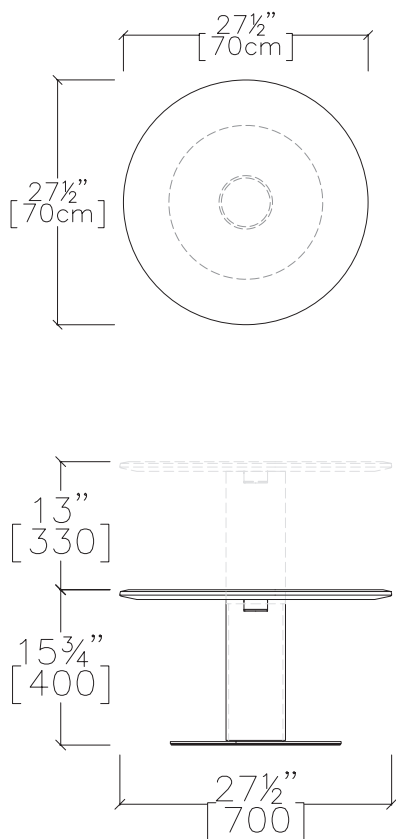

Dynamic

SPECS

DYNAMIC ROUND 70