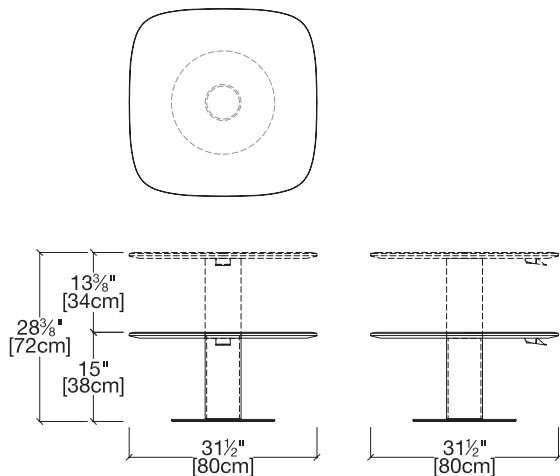

Dynamic

Height Adjustable Table

Dynamic

SPECS

DYNAMIC 80

DYNAMIC 98

DYNAMIC 110

DYNAMIC 130