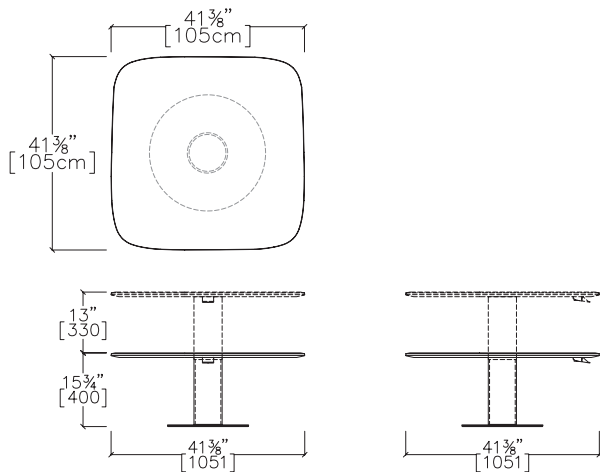

DYNAMIC + SQUARE