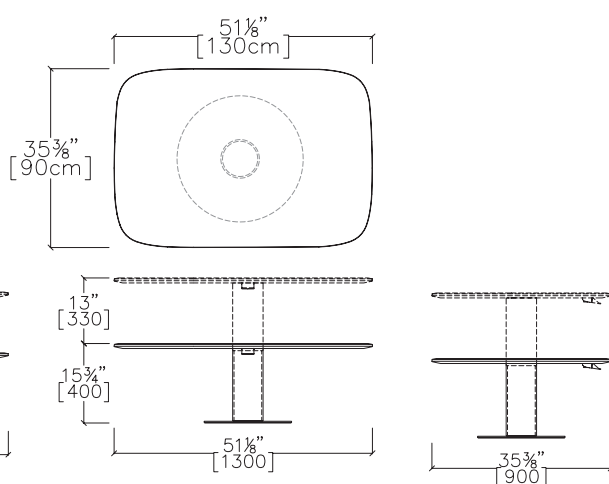

DYNAMIC + RECTANGULAR