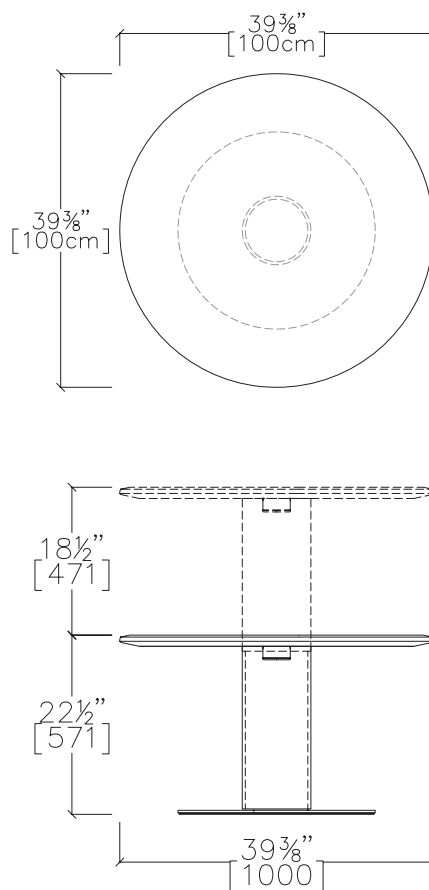

DYNAMIC ROUND 100

Tops:

Base:

Base is in metal painted peltro. Moving central pedestal available upholstered in a variety of tecnonabuk and leather finishes. Dynamic 130 is not available with the leather top.

OPTIONS