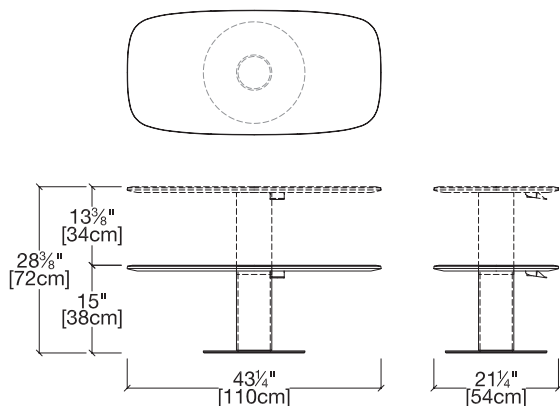

Dynamic

Height Adjustable Table

Dynamic

SPECS

DYNAMIC 80

DYNAMIC 98

DYNAMIC 110

DYNAMIC 130