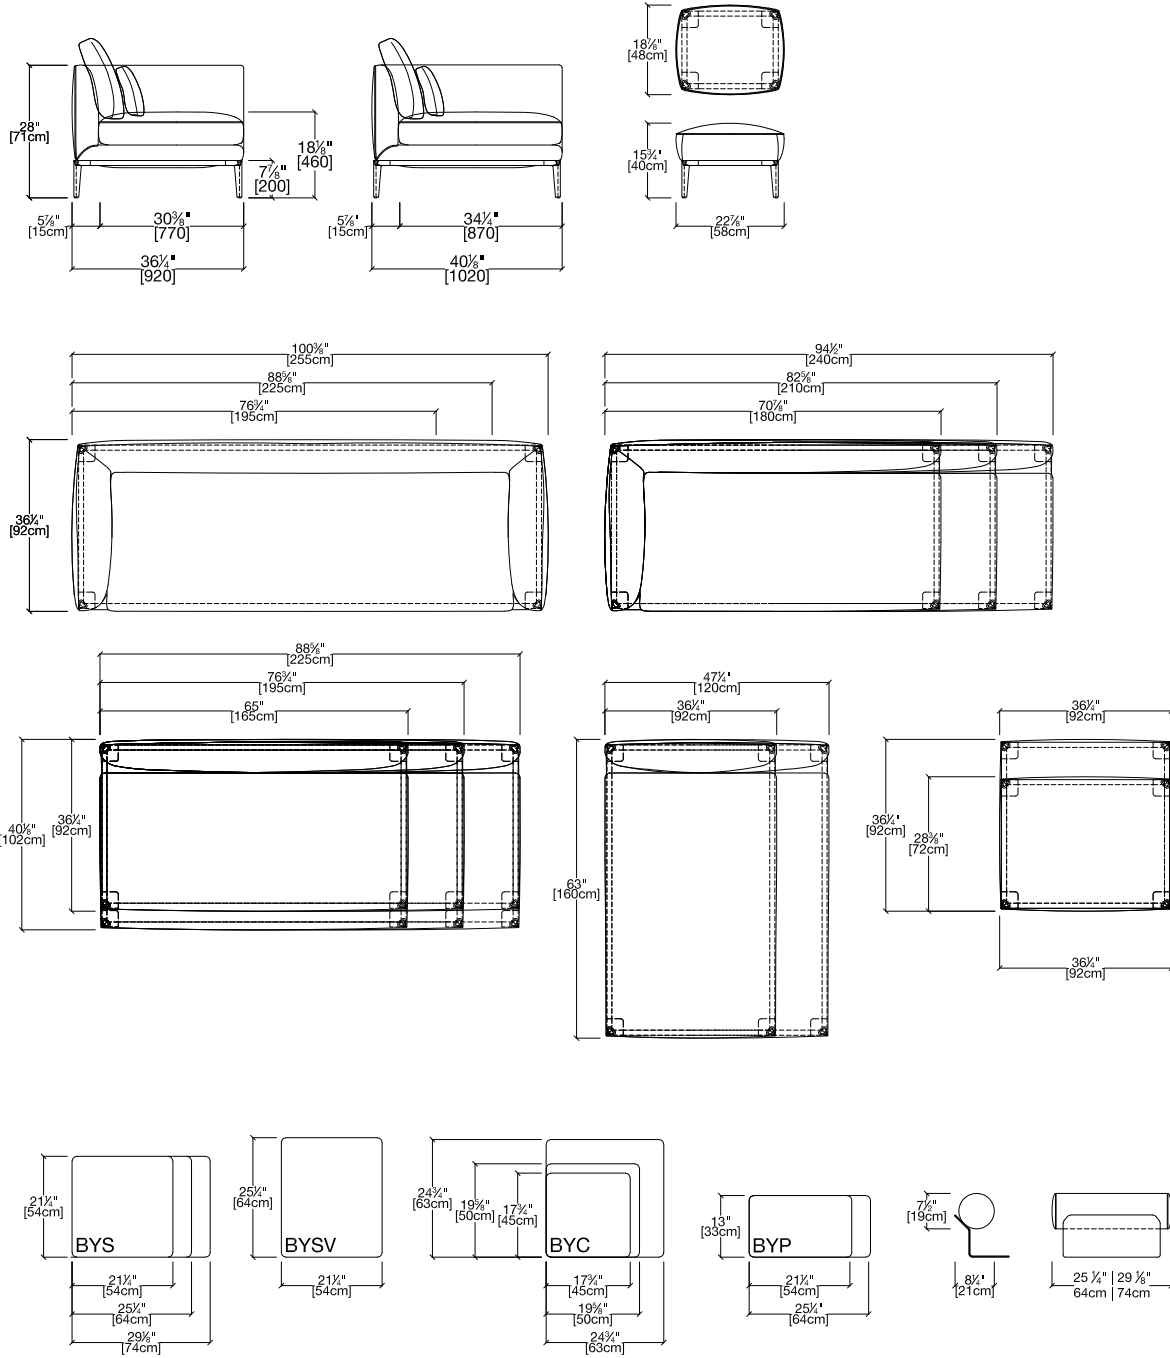

Byron

Sofa and Sectional

Byron

SPECS

Seat Depths with Cushions and Backrests

Byron 92d

BYS cushions = SD 20 7/8" | 53cm

BYSV cushion = SD 19 1/4" | 49cm

Byron 102d

BYS cushions = SD 24 7/8" | 63cm

BYS + BYP = 18 7/8" | 48cm

BYSV Cushion = 23 5/8" | 60cm

BYS + BYP Cushion = 17 3/4" | 45cm

FINISHES

Available in a wide variety of fabrics, leathers, and COM.

resource