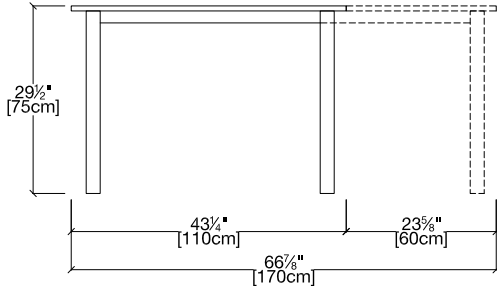

Surf

Expanding Dining Table

Surf

SPECS

FINISHES

Top available in a variety of melamine, lacquer, ceramic, wood and mortar look finishes. Several metal base finish options are also available.