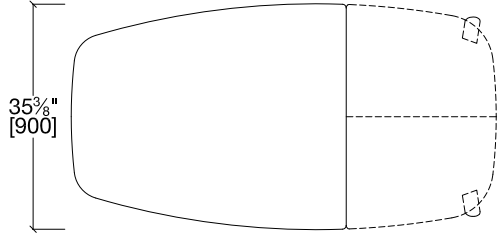

Surf

Expanding Dining Table

Surf

SPECS

FINISHES

Top available in a variety of melamine, lacquer, ceramic, wood and mortar look finishes. Several metal base finish options are also available.