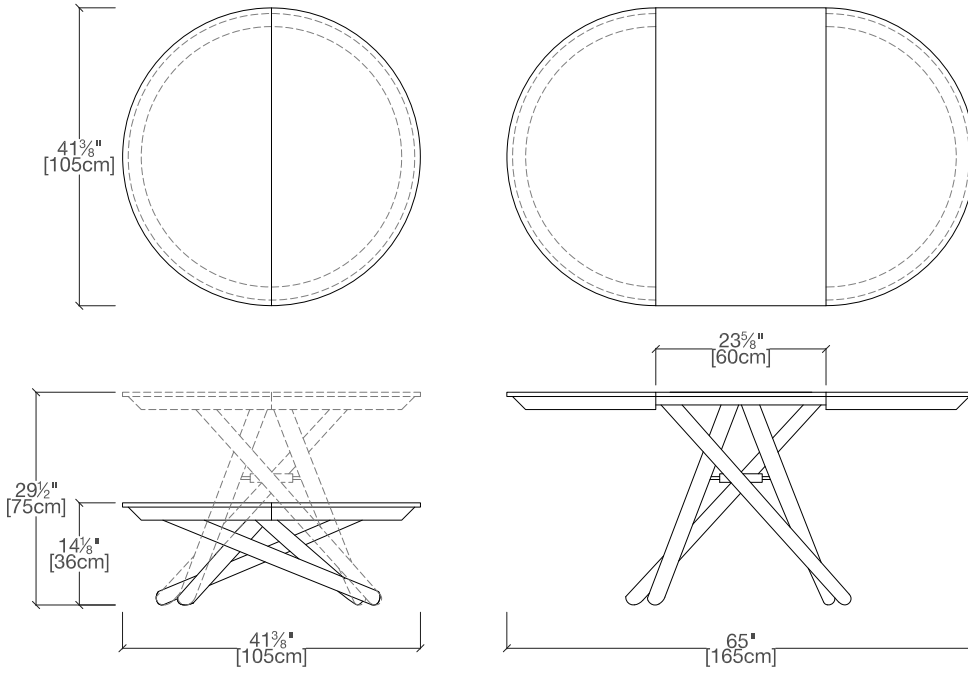

Soleil

Expanding Circular Coffee-to-Dining Table

Soleil

SPECS

TOP FINISHES

Top available in a variety of ceramic, melamine, open-pore lacquer, stained wood veneer, glass, mortar-look, and frosted glass finishes.