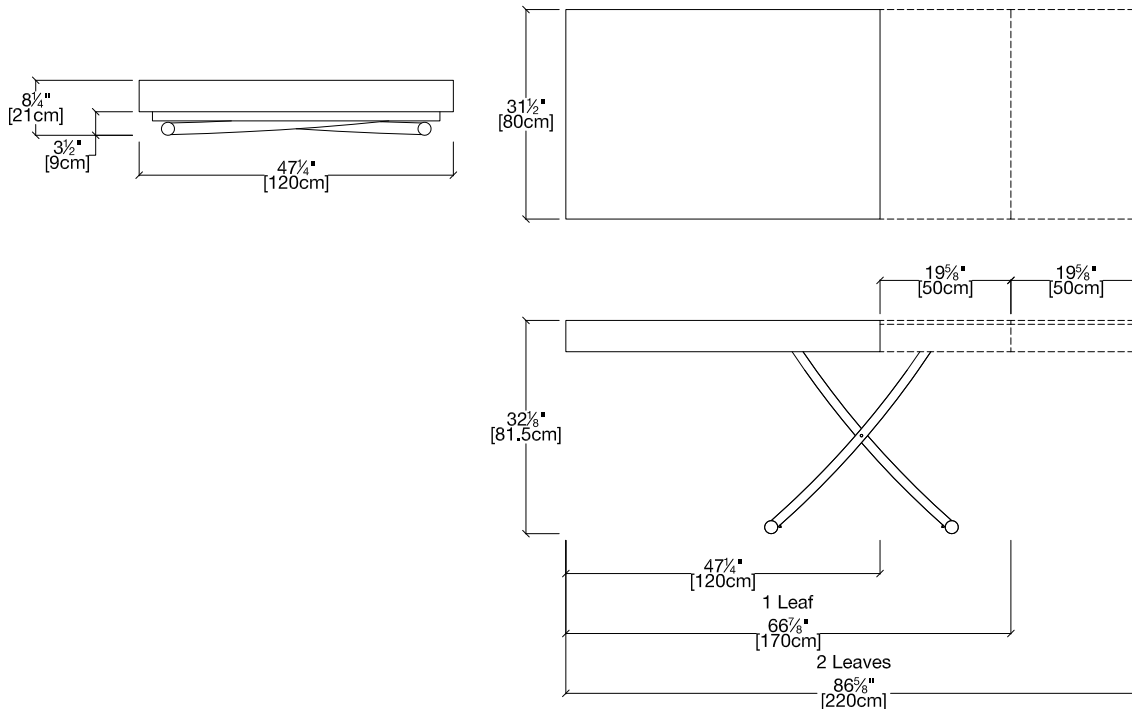

Passo

Transforming Coffee-to-Dining Table

Passo

SPECS

TOP FINISHES

Top available in a variety of melamine, mortar look, solid wood, open-pore and closed-pore lacquers, and stained wood veneer finishes.

BASE FINISHES