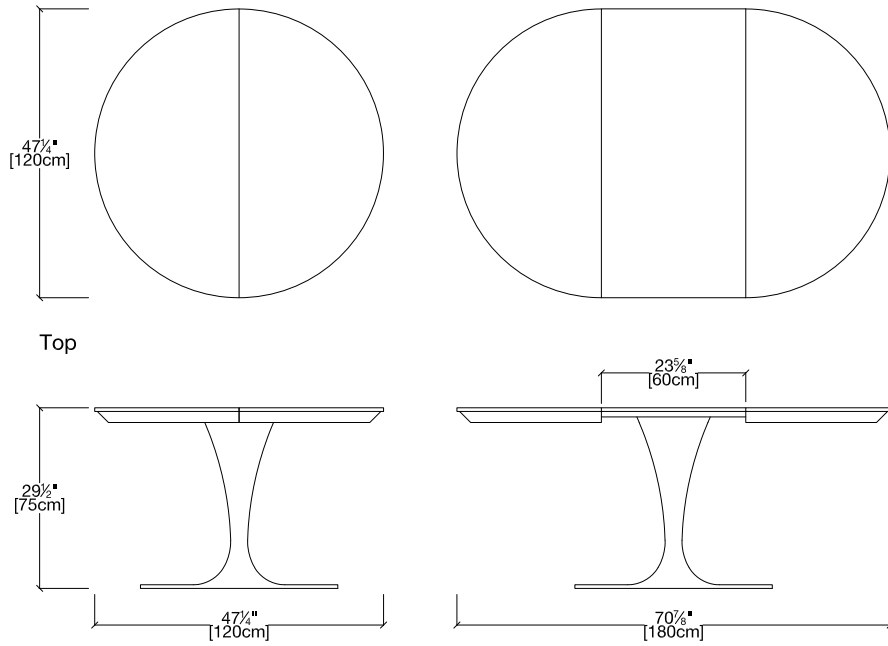

Luna

Expanding Dining Table

Luna

SPECS

TOP FINISHES

Top available in a variety of glass, frosted glass, open-pore lacquer, melamine, mortar, ceramic, and stained wood veneer finishes.

BASE FINISHES