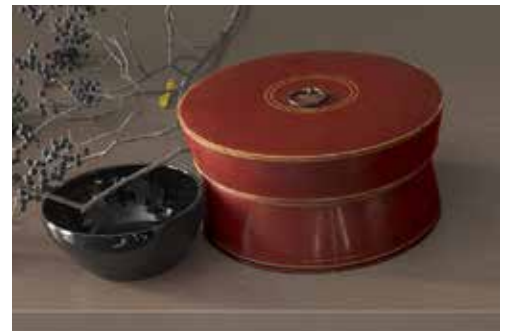

Katana

Coffee-to-Dining Extension Table

Katana

SPECS

TOP FINISHES

Top available in a variety of melamine, mortar look, ceramic, glass and frosted glass finishes.

BASE FINISHES