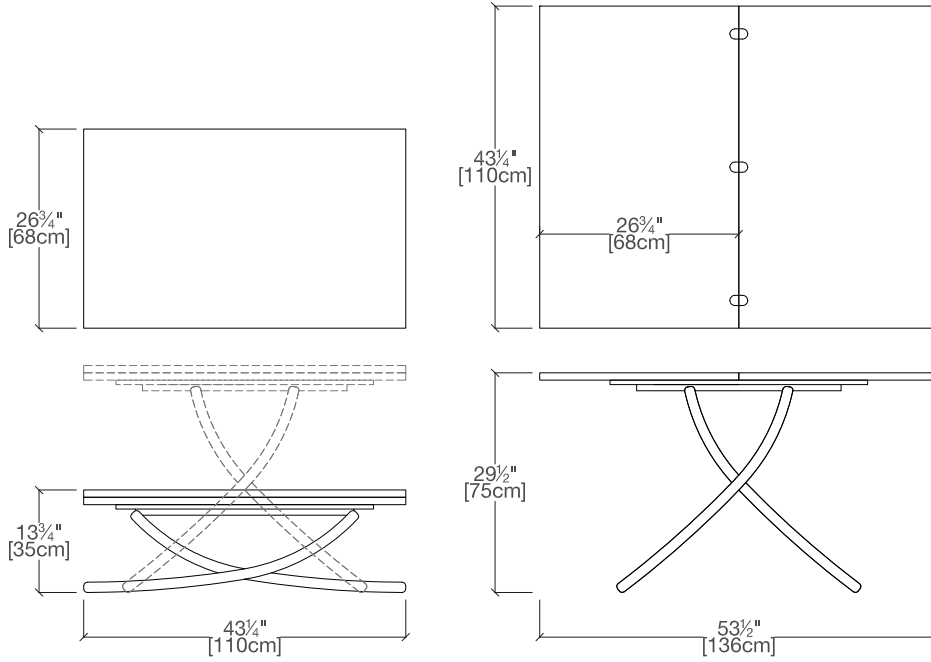

Katana

Coffee-to-Dining Extension Table

Katana

SPECS

TOP FINISHES

Top available in a variety of melamine, mortar look, ceramic, glass and frosted glass finishes.

BASE FINISHES