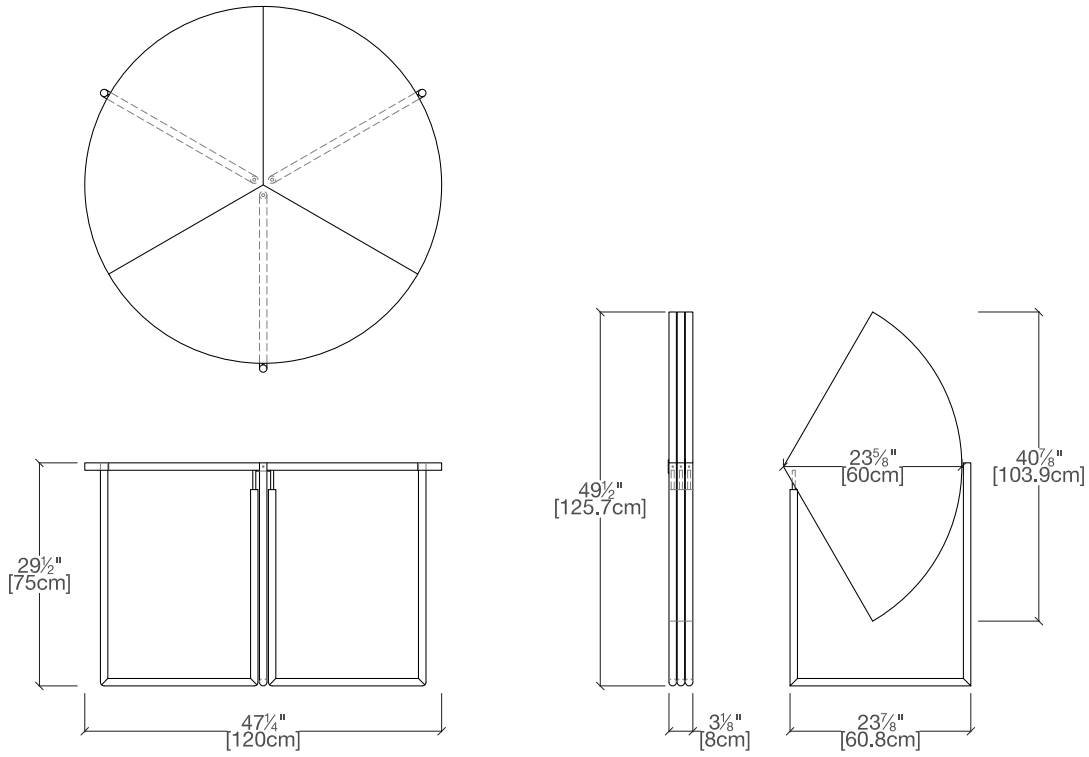

Icaro

Folding Dining Table

Icaro

SPECS

FINISHES

Top available in a variety of wood and melamine finishes. Melamine version not available with a carrying handle. Several metal base finish options are also available.