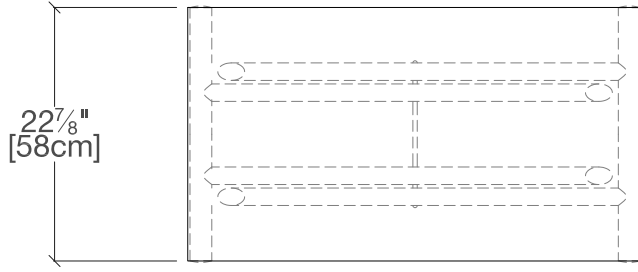

Genie

Height-Adjustable Coffee Table

Genie

SPECS

TOP FINISHES

Top available in a variety of melamine finishes.

BASE FINISHES

Metal