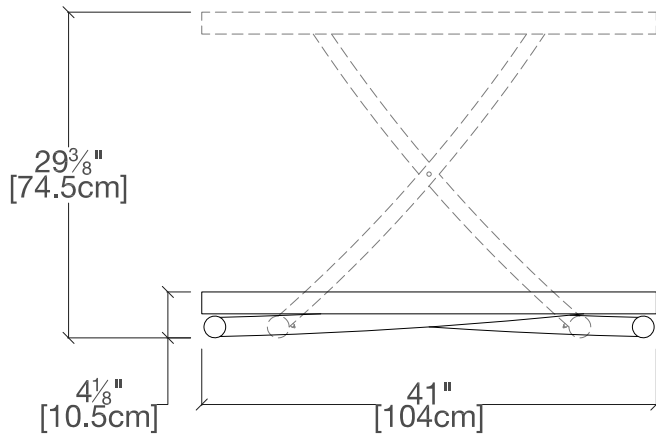

Genie

Height-Adjustable Coffee Table

Genie

SPECS

TOP FINISHES

Top available in a variety of melamine finishes.

BASE FINISHES

Metal