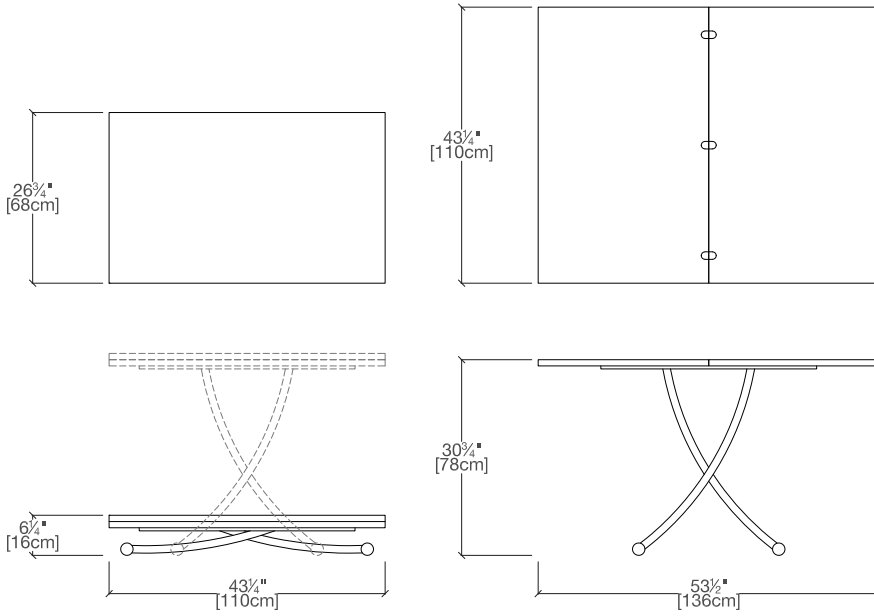

Doppio

Height-Adjustable Coffee Table

Doppio

SPECS

TOP FINISHES

Top available in a variety of melamine, mortar look, ceramic, glass and frosted glass finishes.

BASE FINISHES