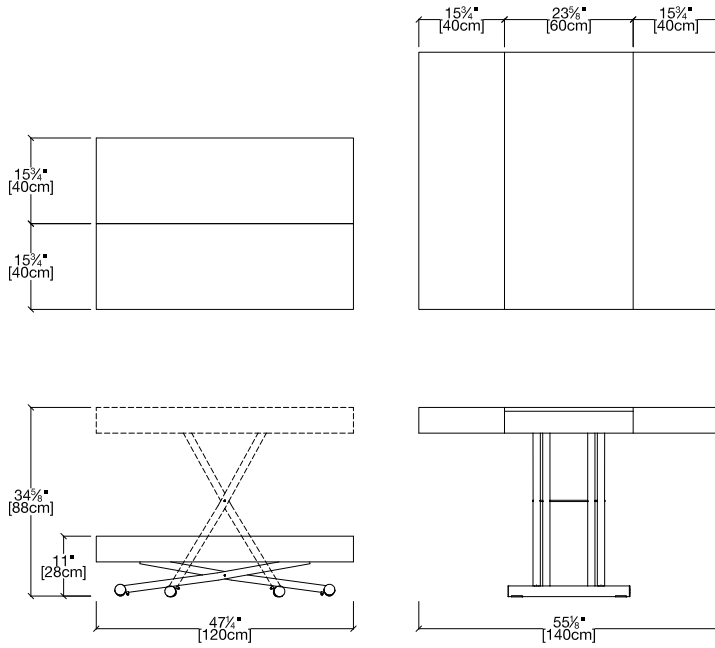

Daria

Expanding Coffee-to-Dining Table

Daria

SPECS

TOP FINISHES

Top available in a variety of melamine, mortar look, open-pore lacquer and stained wood veneer finishes.

BASE FINISHES