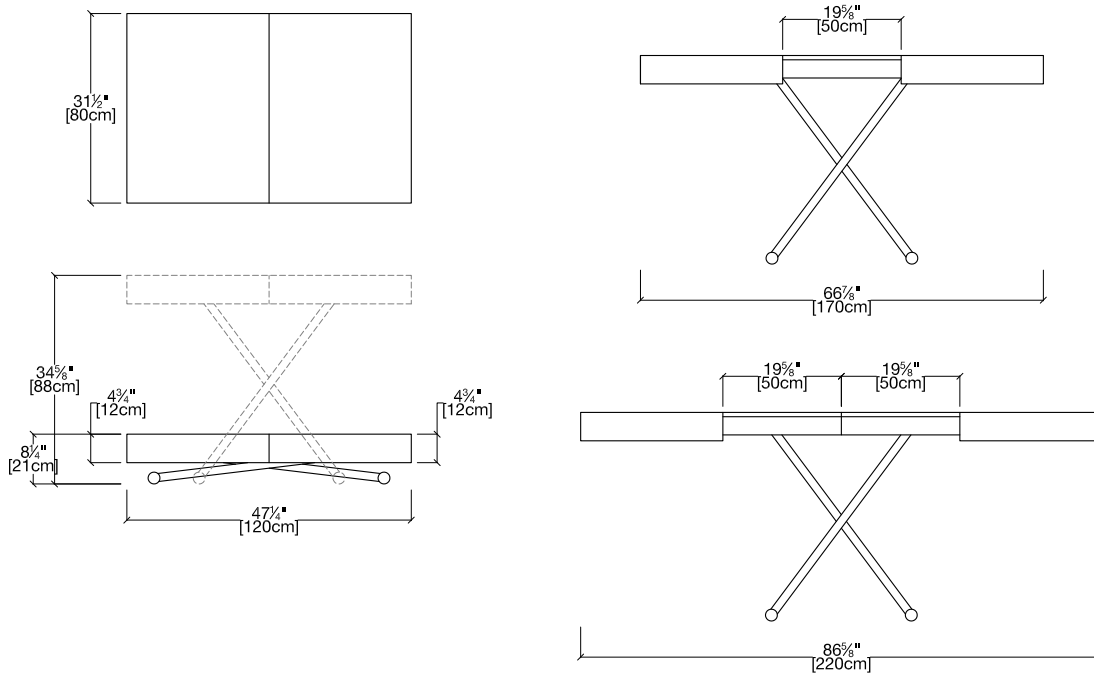

Cristallo

Transforming Coffee-to-Dining Table

Cristallo

SPECS

TOP FINISHES

Top available in a variety of melamine, mortar look, solid wood, open-pore and closed-pore lacquers, and stained wood veneer finishes.