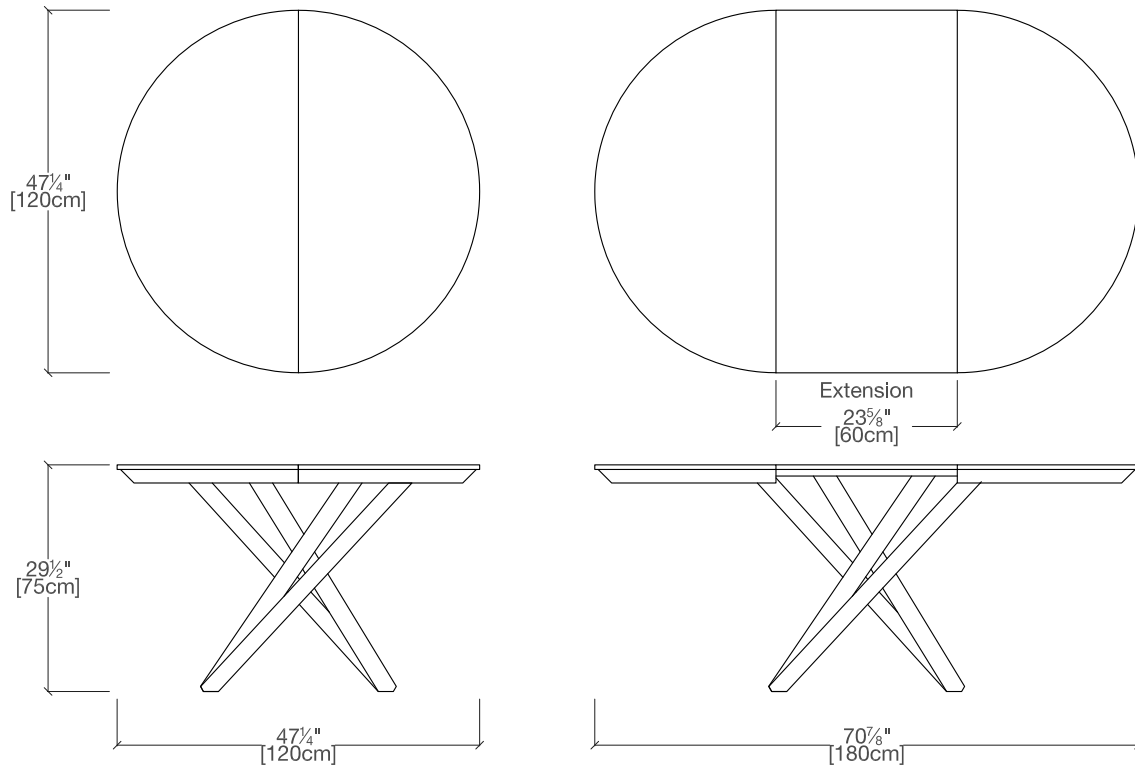

Celsius Round

Extendable Dining Table

Resource

Celsius Round

SPECS

TOP FINISHES

Top available in a variety of mortar look, ceramic, melamine, open-pore lacquer, glass and stained wood veneer finishes.

BASE FINISHES