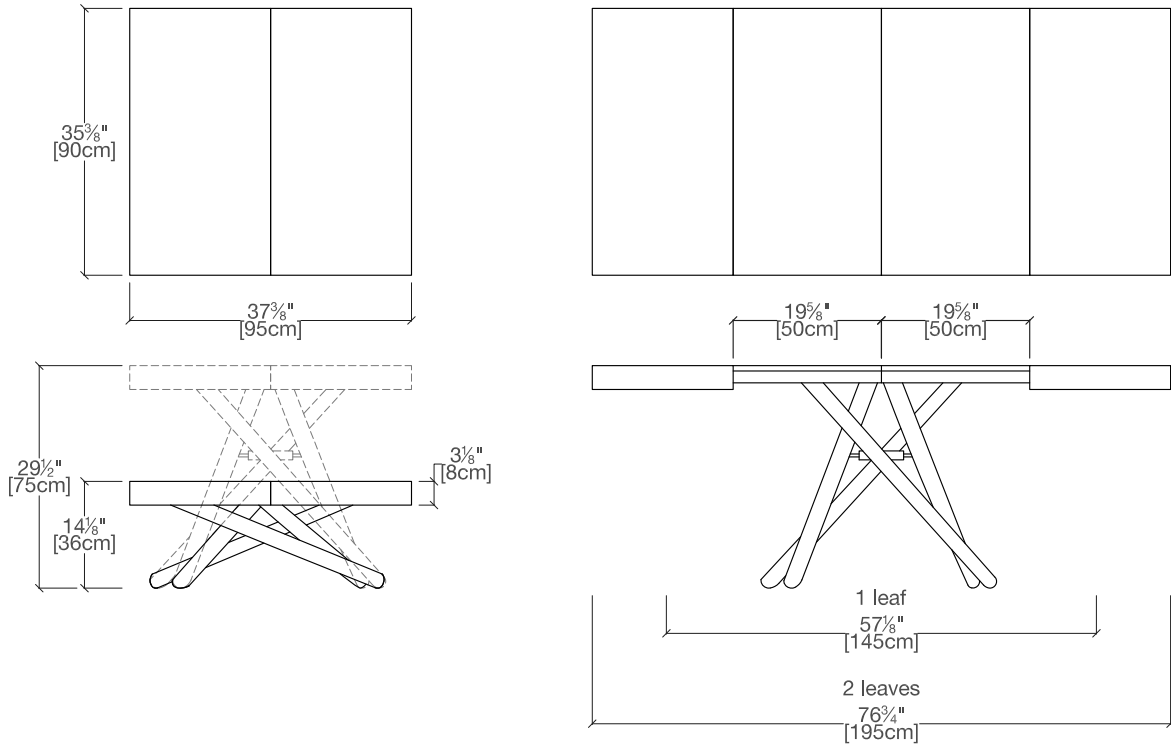

Brooklyn

Expanding Square Coffee-to-Dining Table

Brooklyn

SPECS

TOP FINISHES

Top available in a variety of melamine, mortar look, open-pore lacquer, and stained wood finishes.

BASE FINISHES