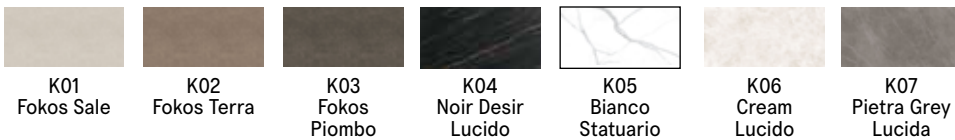

Axiom

Expanding Dining Table

Axiom

SPECS

TOP FINISHES

Melamine

Closed-Pore | Open-Pore Lacquer

Ceramic

Stained Wood Veneer

Mortar Look

Metal

BASE FINISHES

Top also available in additional melamine, ceramic, mortar look and glass finishes.