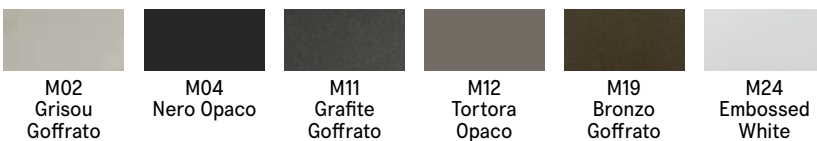

Axiom

Expanding Dining Table

Axiom

SPECS

TOP FINISHES

Melamine

Closed-Pore | Open-Pore Lacquer

Ceramic

Stained Wood Veneer

Mortar Look

Metal

BASE FINISHES

Top also available in additional melamine, ceramic, mortar look and glass finishes.