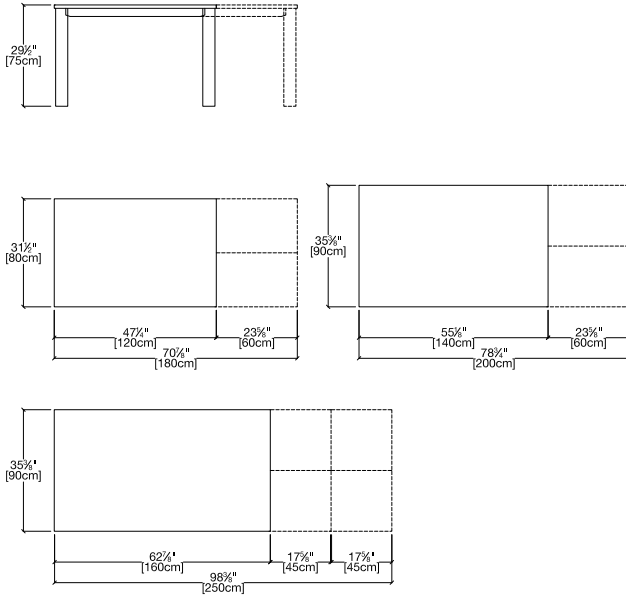

Axiom

Expanding Dining Table

Axiom

SPECS

TOP FINISHES

Melamine

Closed-Pore | Open-Pore Lacquer

Ceramic