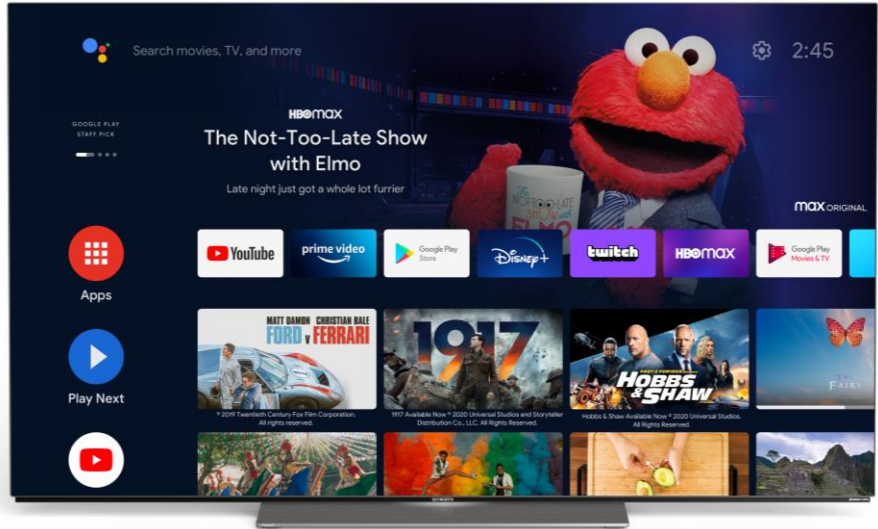

XC9300 SERIES

SKYWORTH

androidtv

55"

65"

OLED

OLED TV technology use Organic Light Emitting Diodes that displays a bright picture with deep black levels, vivid colors with higher contrast and faster refresh rates than other TV technologies. OLED TVs are also thinner allowing a very attractive and less bulky looking design.

PIXEL DIMMING

The OLED panel technology allows each pixel to control its brightness independently from other pixels.

Since each OLED pixel is an independent light source, it self-illuminates the image with precise details.

CHAMELEON EXTREME

Chameleon Extreme is Skyworth's advanced picture improvement technology. It intelligently optimizes contrast, details, and color tones to deliver the perfect picture.

HDR10 and HLG HDR

HDR10 is the original standard of HDR for Hollywood video production that is compatible with 4K Blu-ray discs, 4K players, and 4K streaming content. HLG is the broadcast standard for live HDR production.

Google Play Store

Google Assistant Hands Free

Ultra Slim

Pure Black

No Bezel

Dual Band WiFi

Pixel Dimming

Works with Alexa

Built-in Chromecast

Dolby Vision

The Dolby Vision HDR format developed by Dolby Labs adjusts the picture on a scene-by-scene (and even frame-by-frame) basis, lets you see a more dynamic picture with better detail and color accuracy