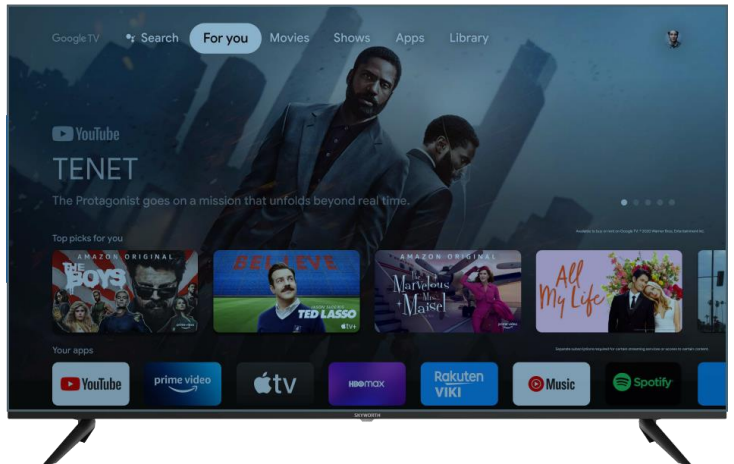

75" cosmetic is slightly different

Bluetooth Remote Control

No need to aim the remote control directly at the TV. Enjoy voice control at the push of a button.