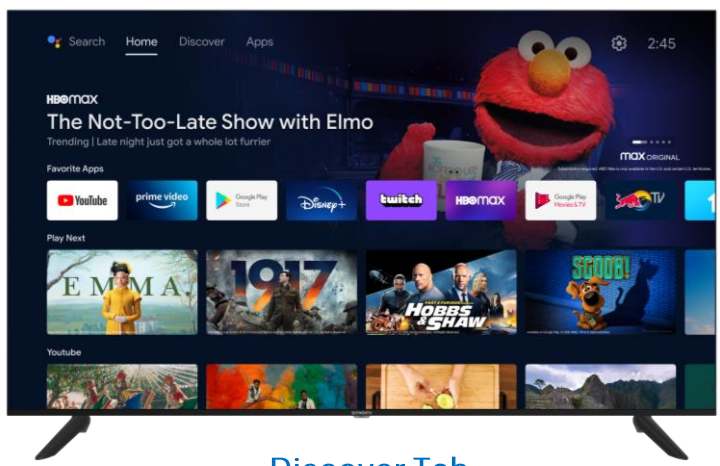

The new UD7200 4K UHD Smart Android TV features a sleek bezel-less design that is packed with many premium features. Great off angle viewing and a Bluetooth Remote.

Android TV
New Home Screen Tabs

Conveniently search for your favorite movies, videos, apps and more

4K UHD TV

A lifelike picture experience

4K UHD Resolution delivers 4x more picture detail vs. FHD

Android TV

Enjoy smarter entertainment

Android TV gives you a smarter, easier way to get more from your TV.

Google Assistant

Press the Google Assistant button on your remote to do more on your TV with your voice

CHAMELEON EXTREME

Chameleon Extreme is Skyworth's advanced picture improvement Technology that optimizes contrast, details, and color tones to deliver the perfect picture.

HDR 10 & HLG HDR

The UD7200 supports all Hollywood Studio Movies color graded and encoded in the HDR10 standard format. HDR Movies and games will look better because of a wider dynamic range experience. HLG HDR decoding for live TV broadcast.

360° IMMERSIVE SOUND

The UD7200 Series features Dolby Digital and DTS StudioSound so movies, sports and games come to life with a richer stereoscopic surround sound effects that will make you feel like you're there.

Home Tab

Discover Tab

App Tab