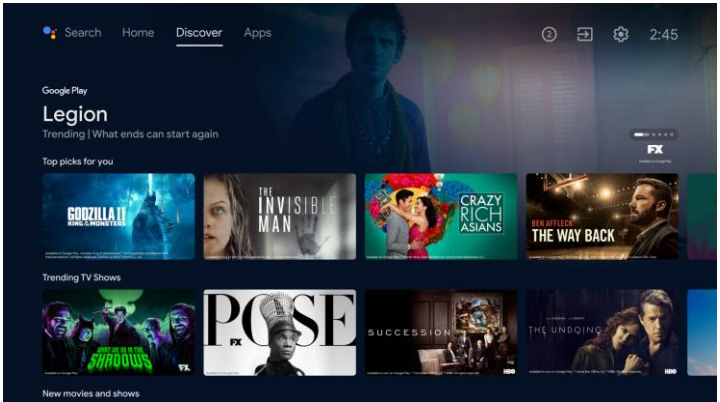

Discover Tab