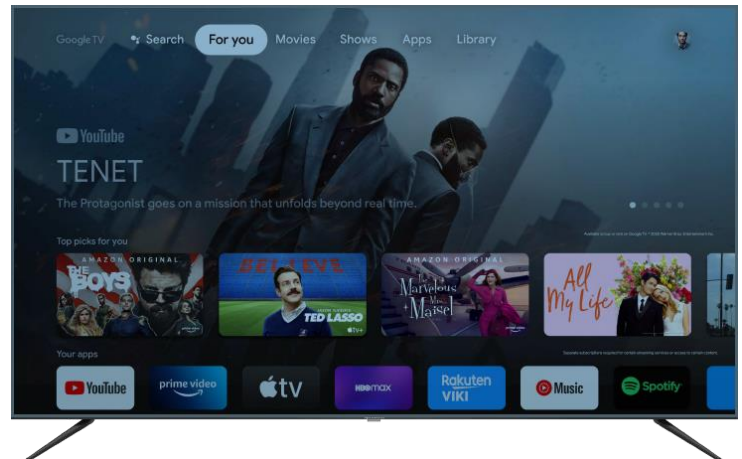

75"

The new 75UD6300 4K UHD Smart Google TV™ features a sleek design that is packed with many premium features. Great off-angle viewing and a Bluetooth Remote with Google Assistant voice control.

4K UHD TV

A lifelike picture experience

4K UHD Resolution delivers 4x more picture detail vs. FHD

Google TV

Movies and shows picked just for you.

Discover new movies and shows with suggestions based on what you've watched and what interests you. You can even add to your Watchlist right from your phone, so your recommendations are always up to date.

Google Assistant

Watch what you love. Control it with your voice.

Chromecast Built In

Put your small screen on your big screen

Easily cast your favorite movies, music, and more to your TV with Chromecast Built-In

HDR 10 & HLG HDR

The UD6300 supports all Hollywood Studio Movies color graded and encoded in the HDR10 standard format. HDR Movies and games will look better because of a wider dynamic range experience. HLG HDR decoding for live TV broadcast.

360° IMMERSIVE SOUND

The UD6300 Series features Dolby Digital and DTS StudioSound so movies, sports and games come to life with a richer stereoscopic surround sound effects that will make you feel like you're there.

Google TV

The entertainment you love. With a little help from Google.

Google TV brings together movies, shows, live TV, and more from across your apps and subscriptions and organizes them just for you.

Bluetooth Remote Control

No need to aim the remote control directly at the TV. Enjoy voice control at the push of a button.