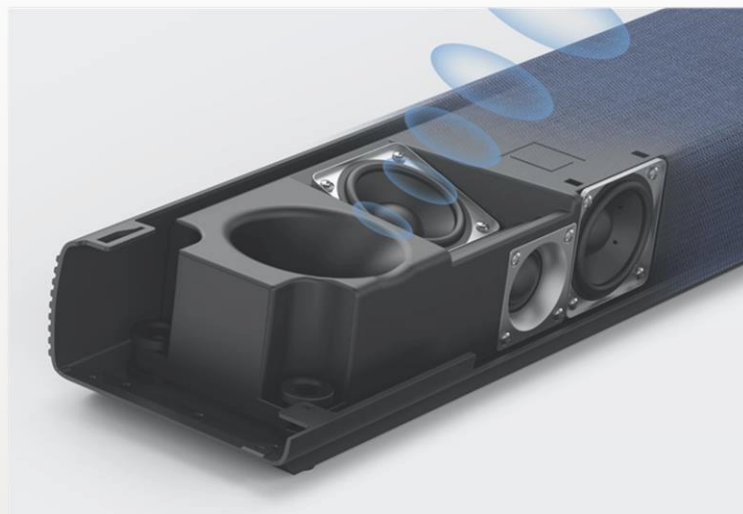

Dolby Audio

Enjoy an immersive surround sound effect to fulfill the A/V experience.